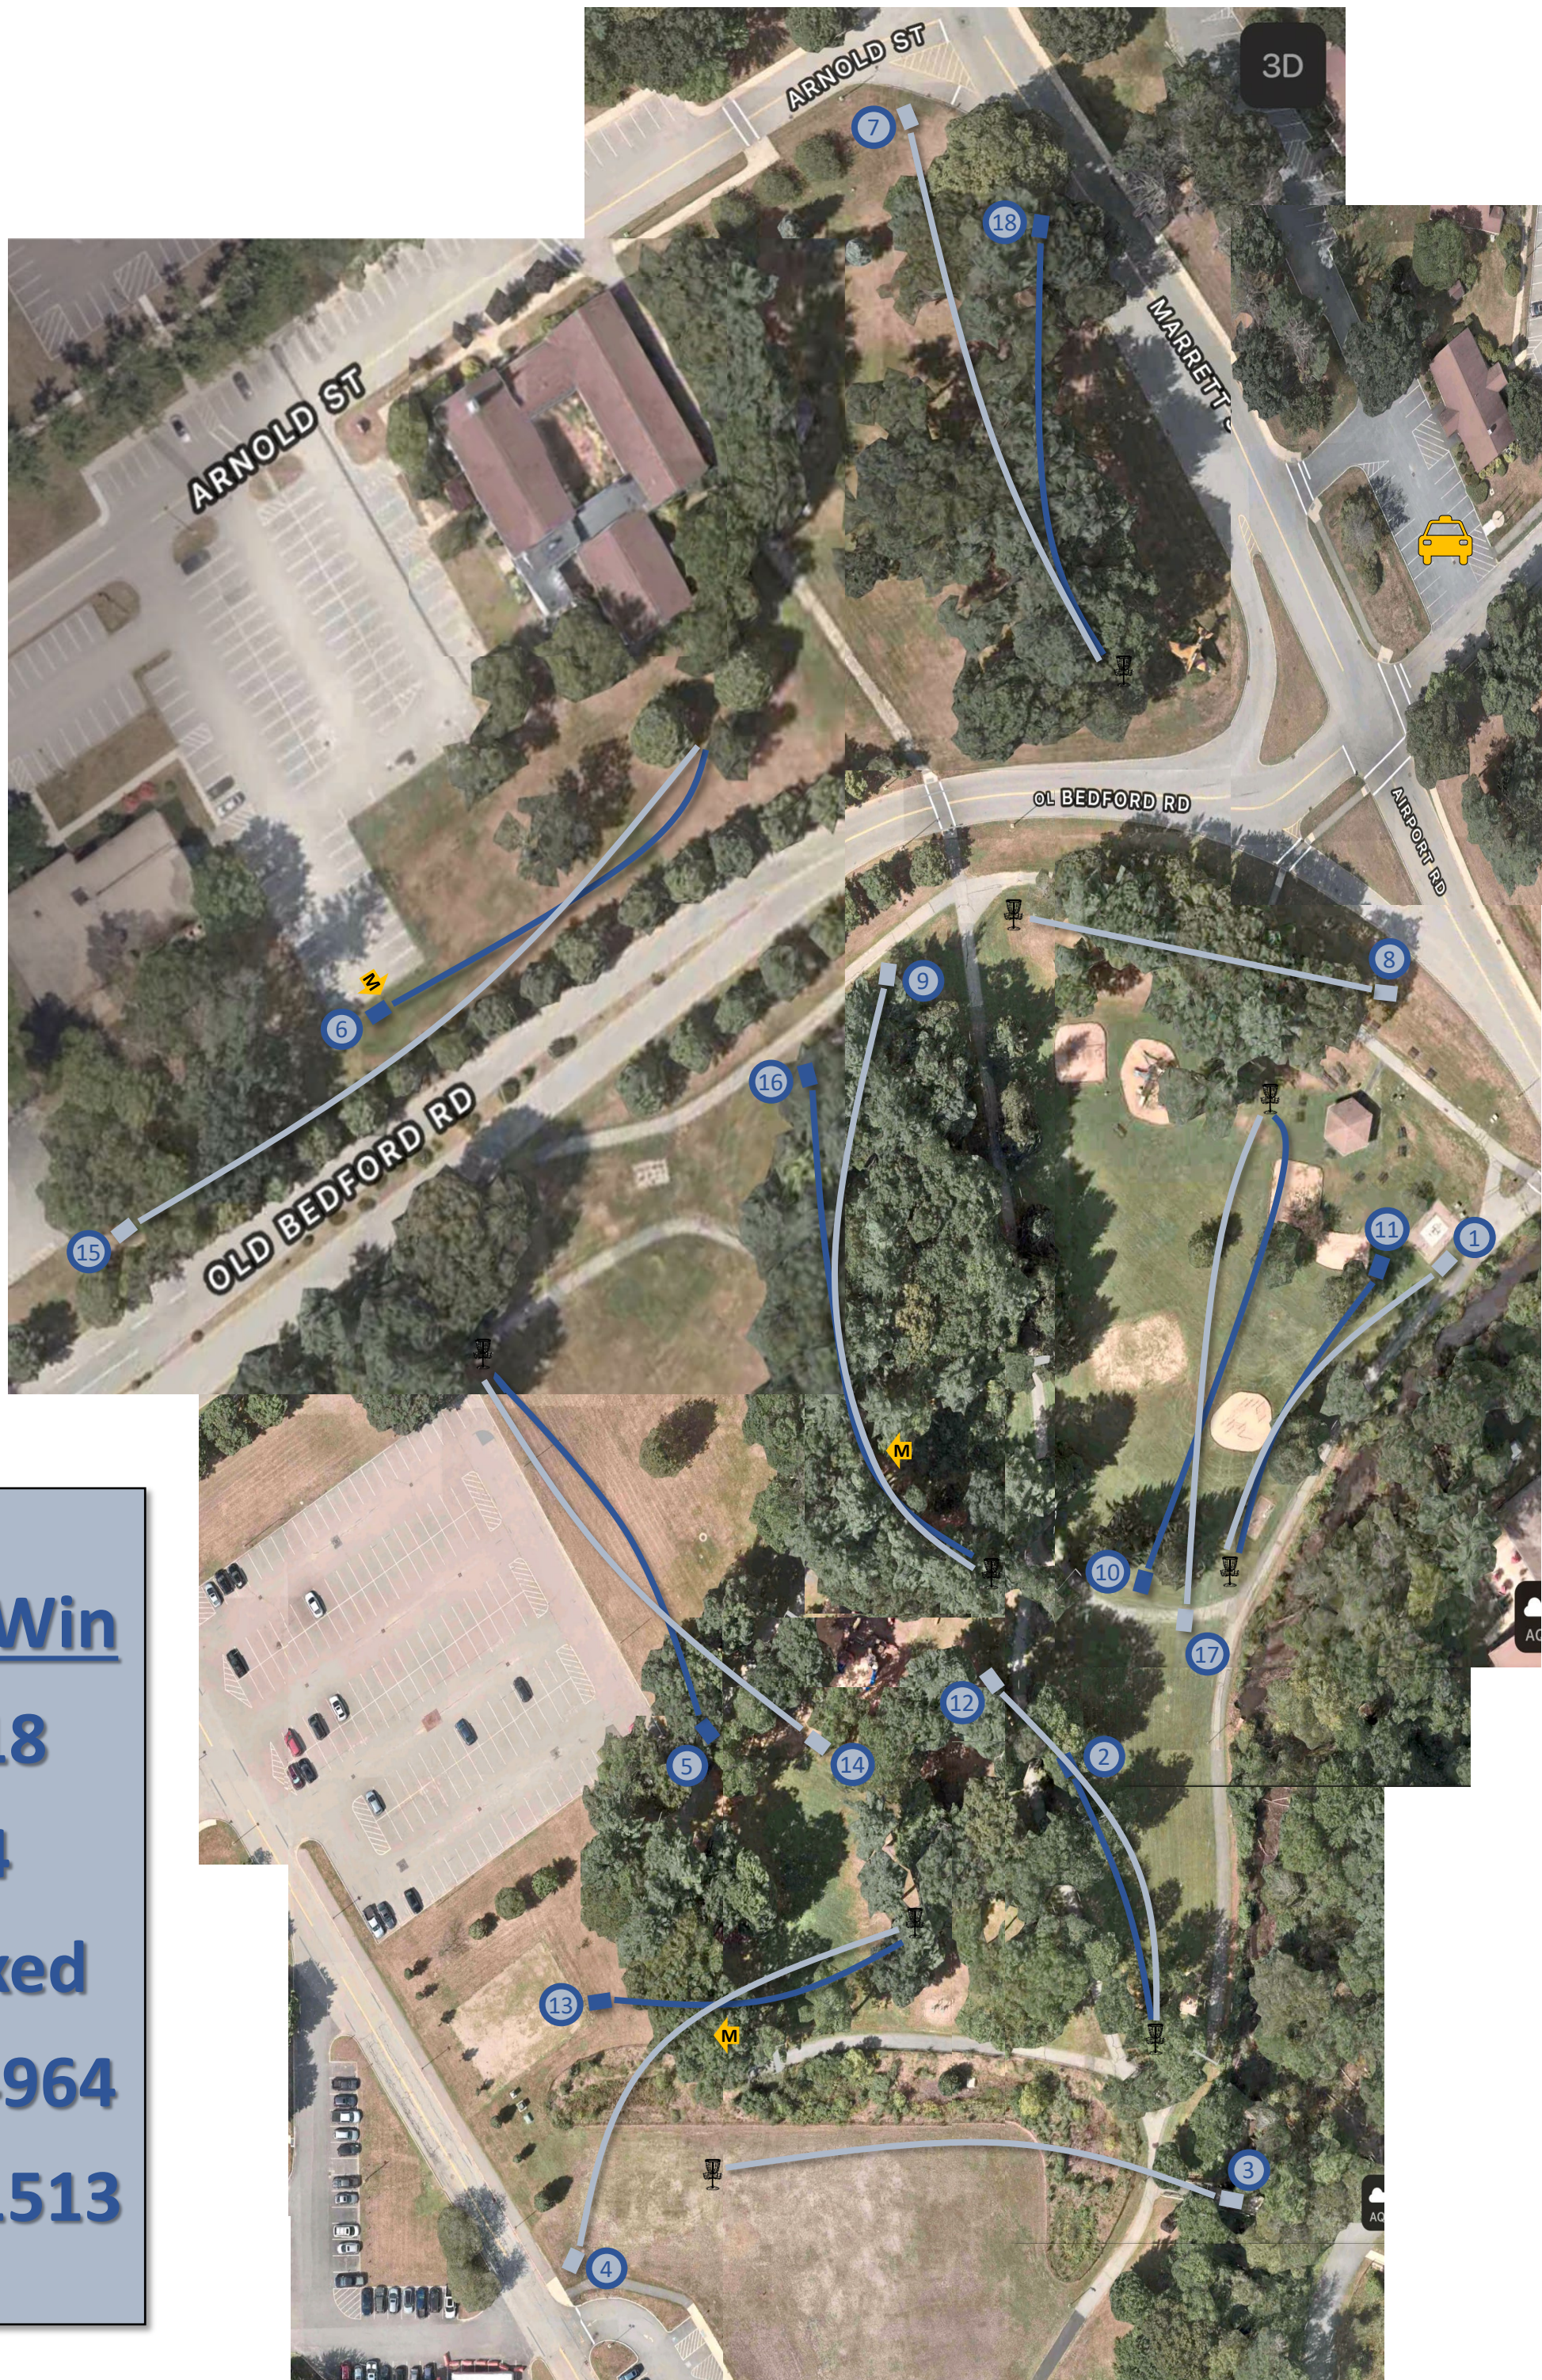

HOLE ONE (SILVER)

Tee Location:

Basket Location:

Tee Pad	Par	Dist. (ft)	Dist. (m)	Elevation	Tee Pad Location	Basket Location	O/B	Mando	Mando Location
1 (Silver)	3	225	69	+1'	42.459308 -71.279070	42.458837 -71.279611	Far side of path on left (tree-line), all playgrounds and exercise stations. Play from location of OB.	N/A	N/A

HOLE TWO (BLUE)

Tee Location:

Basket Location:

Tee Pad	Par	Dist. (ft)	Dist. (m)	Elevation	Tee Pad Location	Basket Location	O/B	Mando	Mando Location
2 (Blue)	3	145	44	-1'	42.458514 -71.279965	42.458136 -71.279769	All paths and beyond, all playgrounds and exercise stations. If OB, Drop Zone is Blue tee.	N/A	N/A

HOLE FOUR (SILVER)

Tee Location:

Basket Location:

Tee Pad	Par	Dist. (ft)	Dist. (m)	Elevation	Tee Pad Location	Basket Location	O/B	Mando	Mando Location
4 (Silver)	3	331	101	-1'	42.457760 -71.281193	42.458342 -71.280352	Fenced in wetlands, parking lot, road, all playgrounds and exercise stations. Play from location of OB.	Thin tree at inside corner of dog leg to right. Must go left of mando. If mando missed, Drop Zone is Blue tee.	42.458133 -71.280885

HOLE FIVE (BLUE)

Tee Location:

Basket Location:

Tee Pad	Par	Dist. (ft)	Dist. (m)	Elevation	Tee Pad Location	Basket Location	O/B	Mando	Mando Location
5 (Blue)	3	230	70	+5'	42.458643 -71.280872	42.459155 -71.281387	Parking lot, path behind basket and beyond, all playgrounds and exercise stations. Play from location of OB.	N/A	N/A