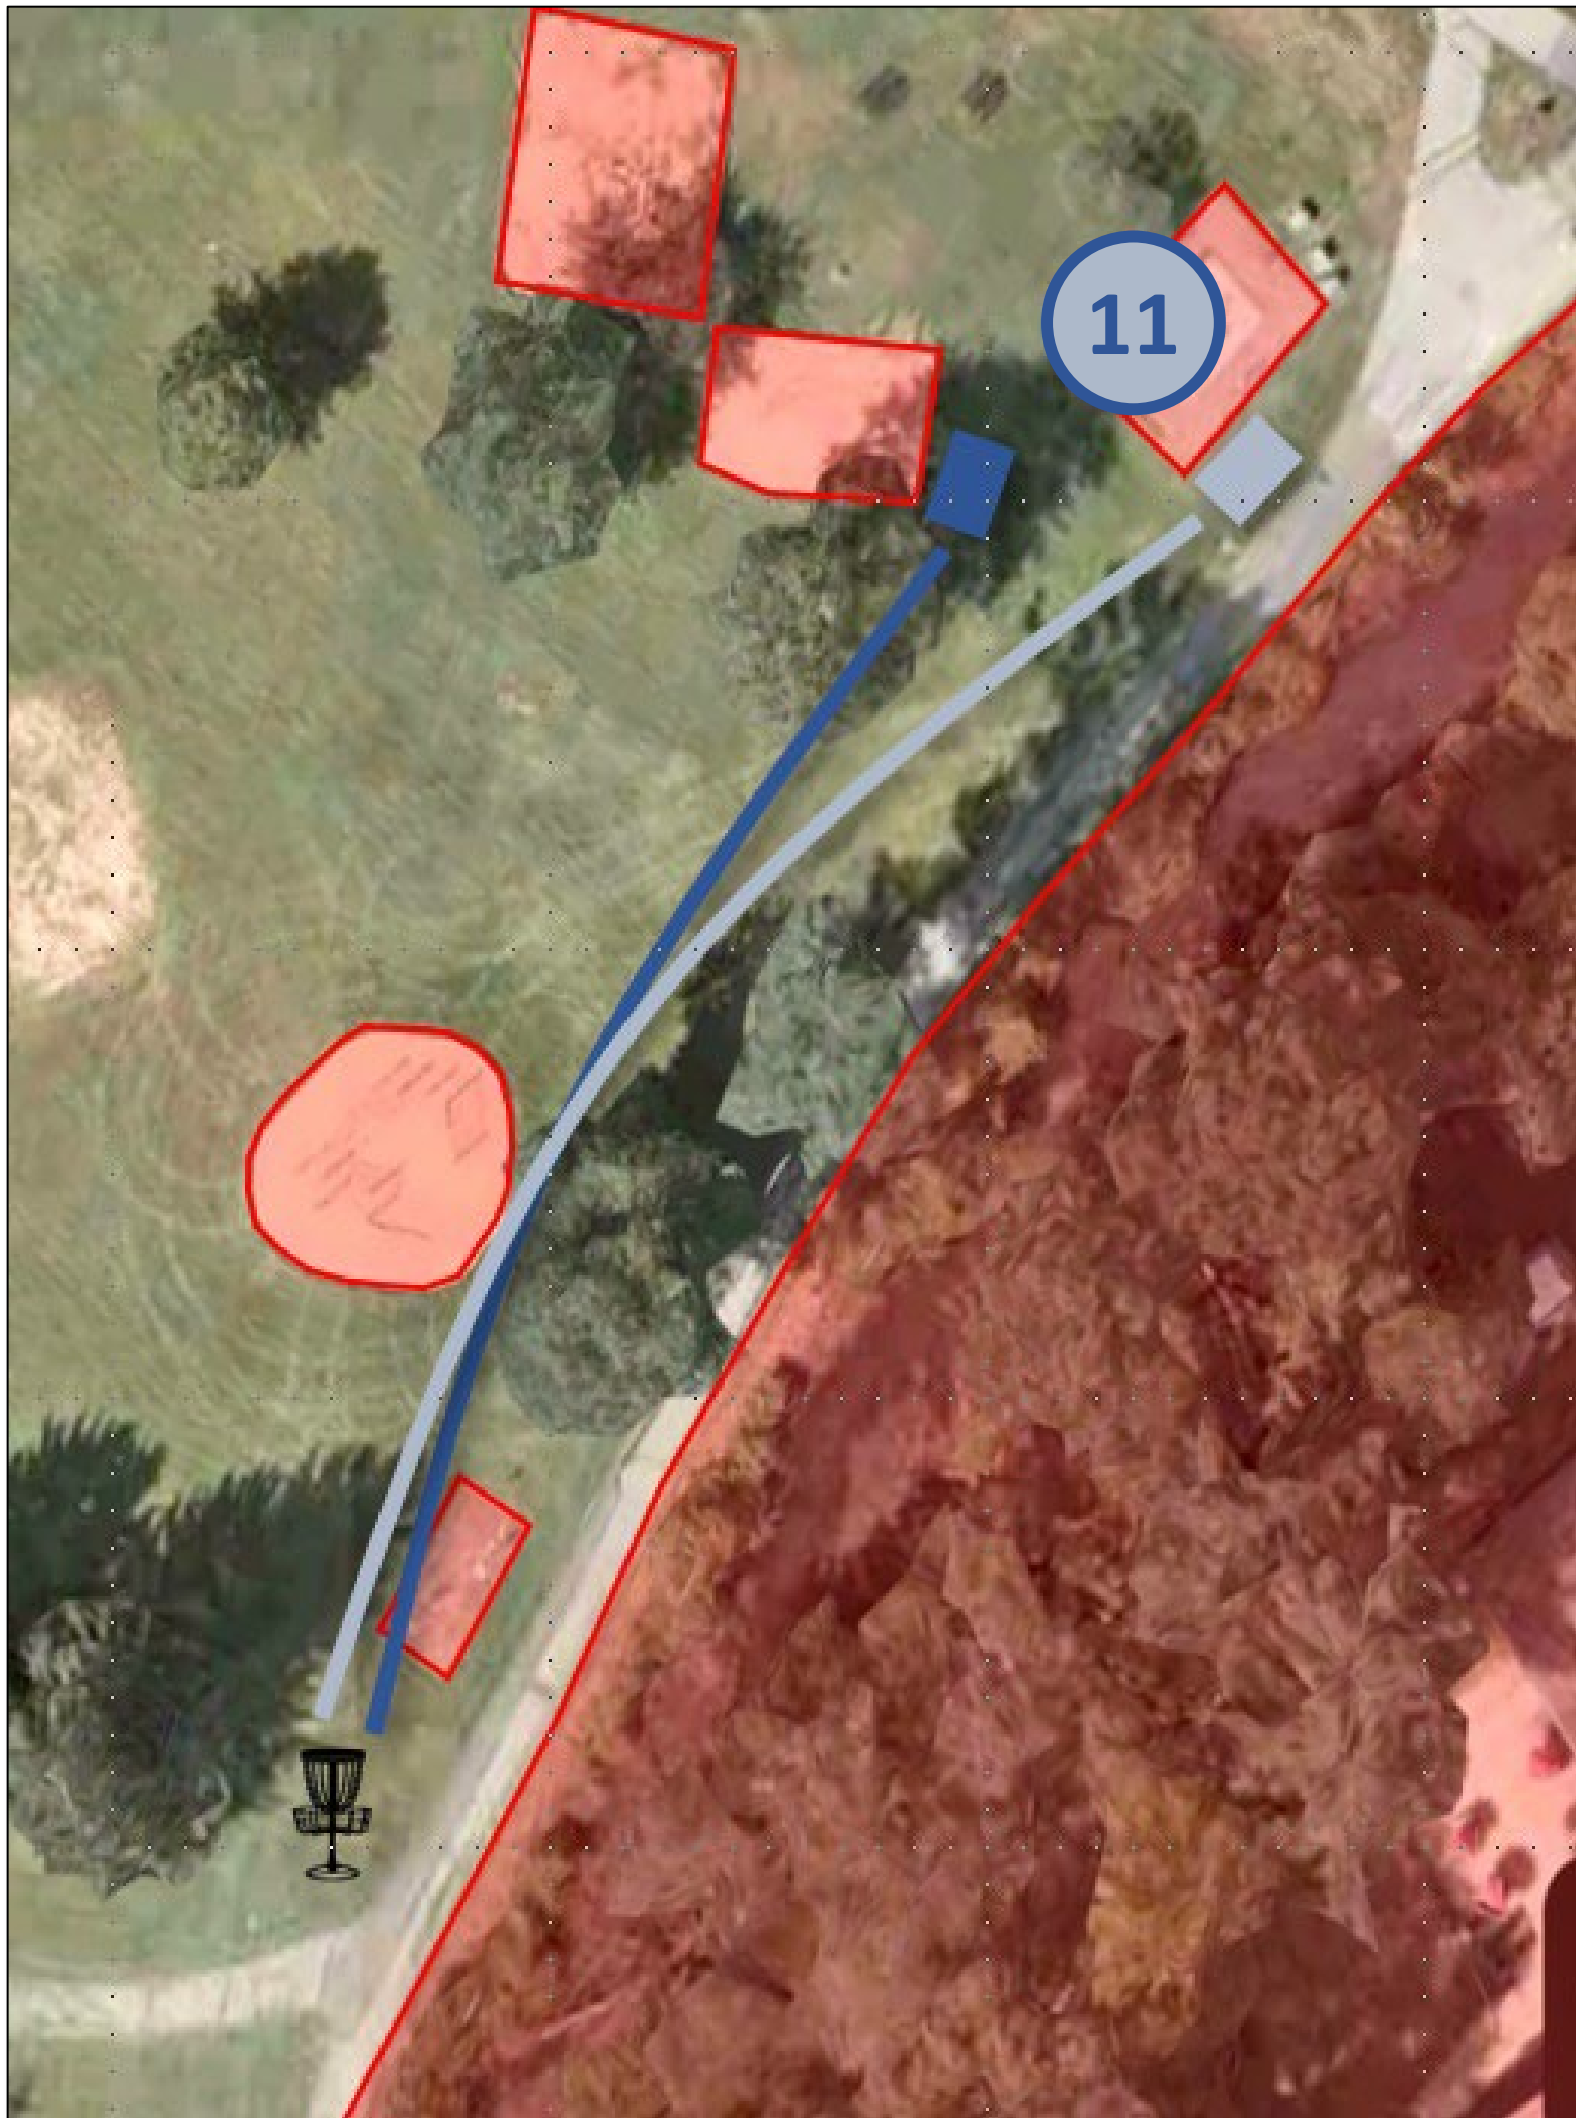

HOLE NINE (SILVER)

Tee Location:

Basket Location:

Tee Pad	Par	Dist. (ft)	Dist. (m)	Elevation	Tee Pad Location	Basket Location	O/B	Mando	Mando Location
9 (Silver)	3	340	104	-4'	42.459774 -71.280420	42.458895 -71.280171	All playgrounds and exercise stations. Play from location of OB.	Large tree at inside corner of dog leg to left. Must go right of mando. If mando missed, Drop Zone is right side of mando tree.	42.459116 -71.280429

HOLE TEN (BLUE)

Tee Location:

Basket Location:

Tee Pad	Par	Dist. (ft)	Dist. (m)	Elevation	Tee Pad Location	Basket Location	O/B	Mando	Mando Location
10 (Blue)	3	287	87	-2'	42.458870 -71.279839	42.459580 -71.279462	All playgrounds and exercise stations, inside of and on top of gazebo. Play from location of OB.	N/A	N/A

HOLE ELEVEN (BLUE)

Tee Location:

Basket Location:

Tee Pad	Par	Dist. (ft)	Dist. (m)	Elevation	Tee Pad Location	Basket Location	O/B	Mando	Mando Location
11 (Blue)	3	199	61	+1'	42.459287 -71.279237	42.458837 -71.279611	Far side of path on left (tree-line), all playgrounds and exercise stations. Play from location of OB.	N/A	N/A