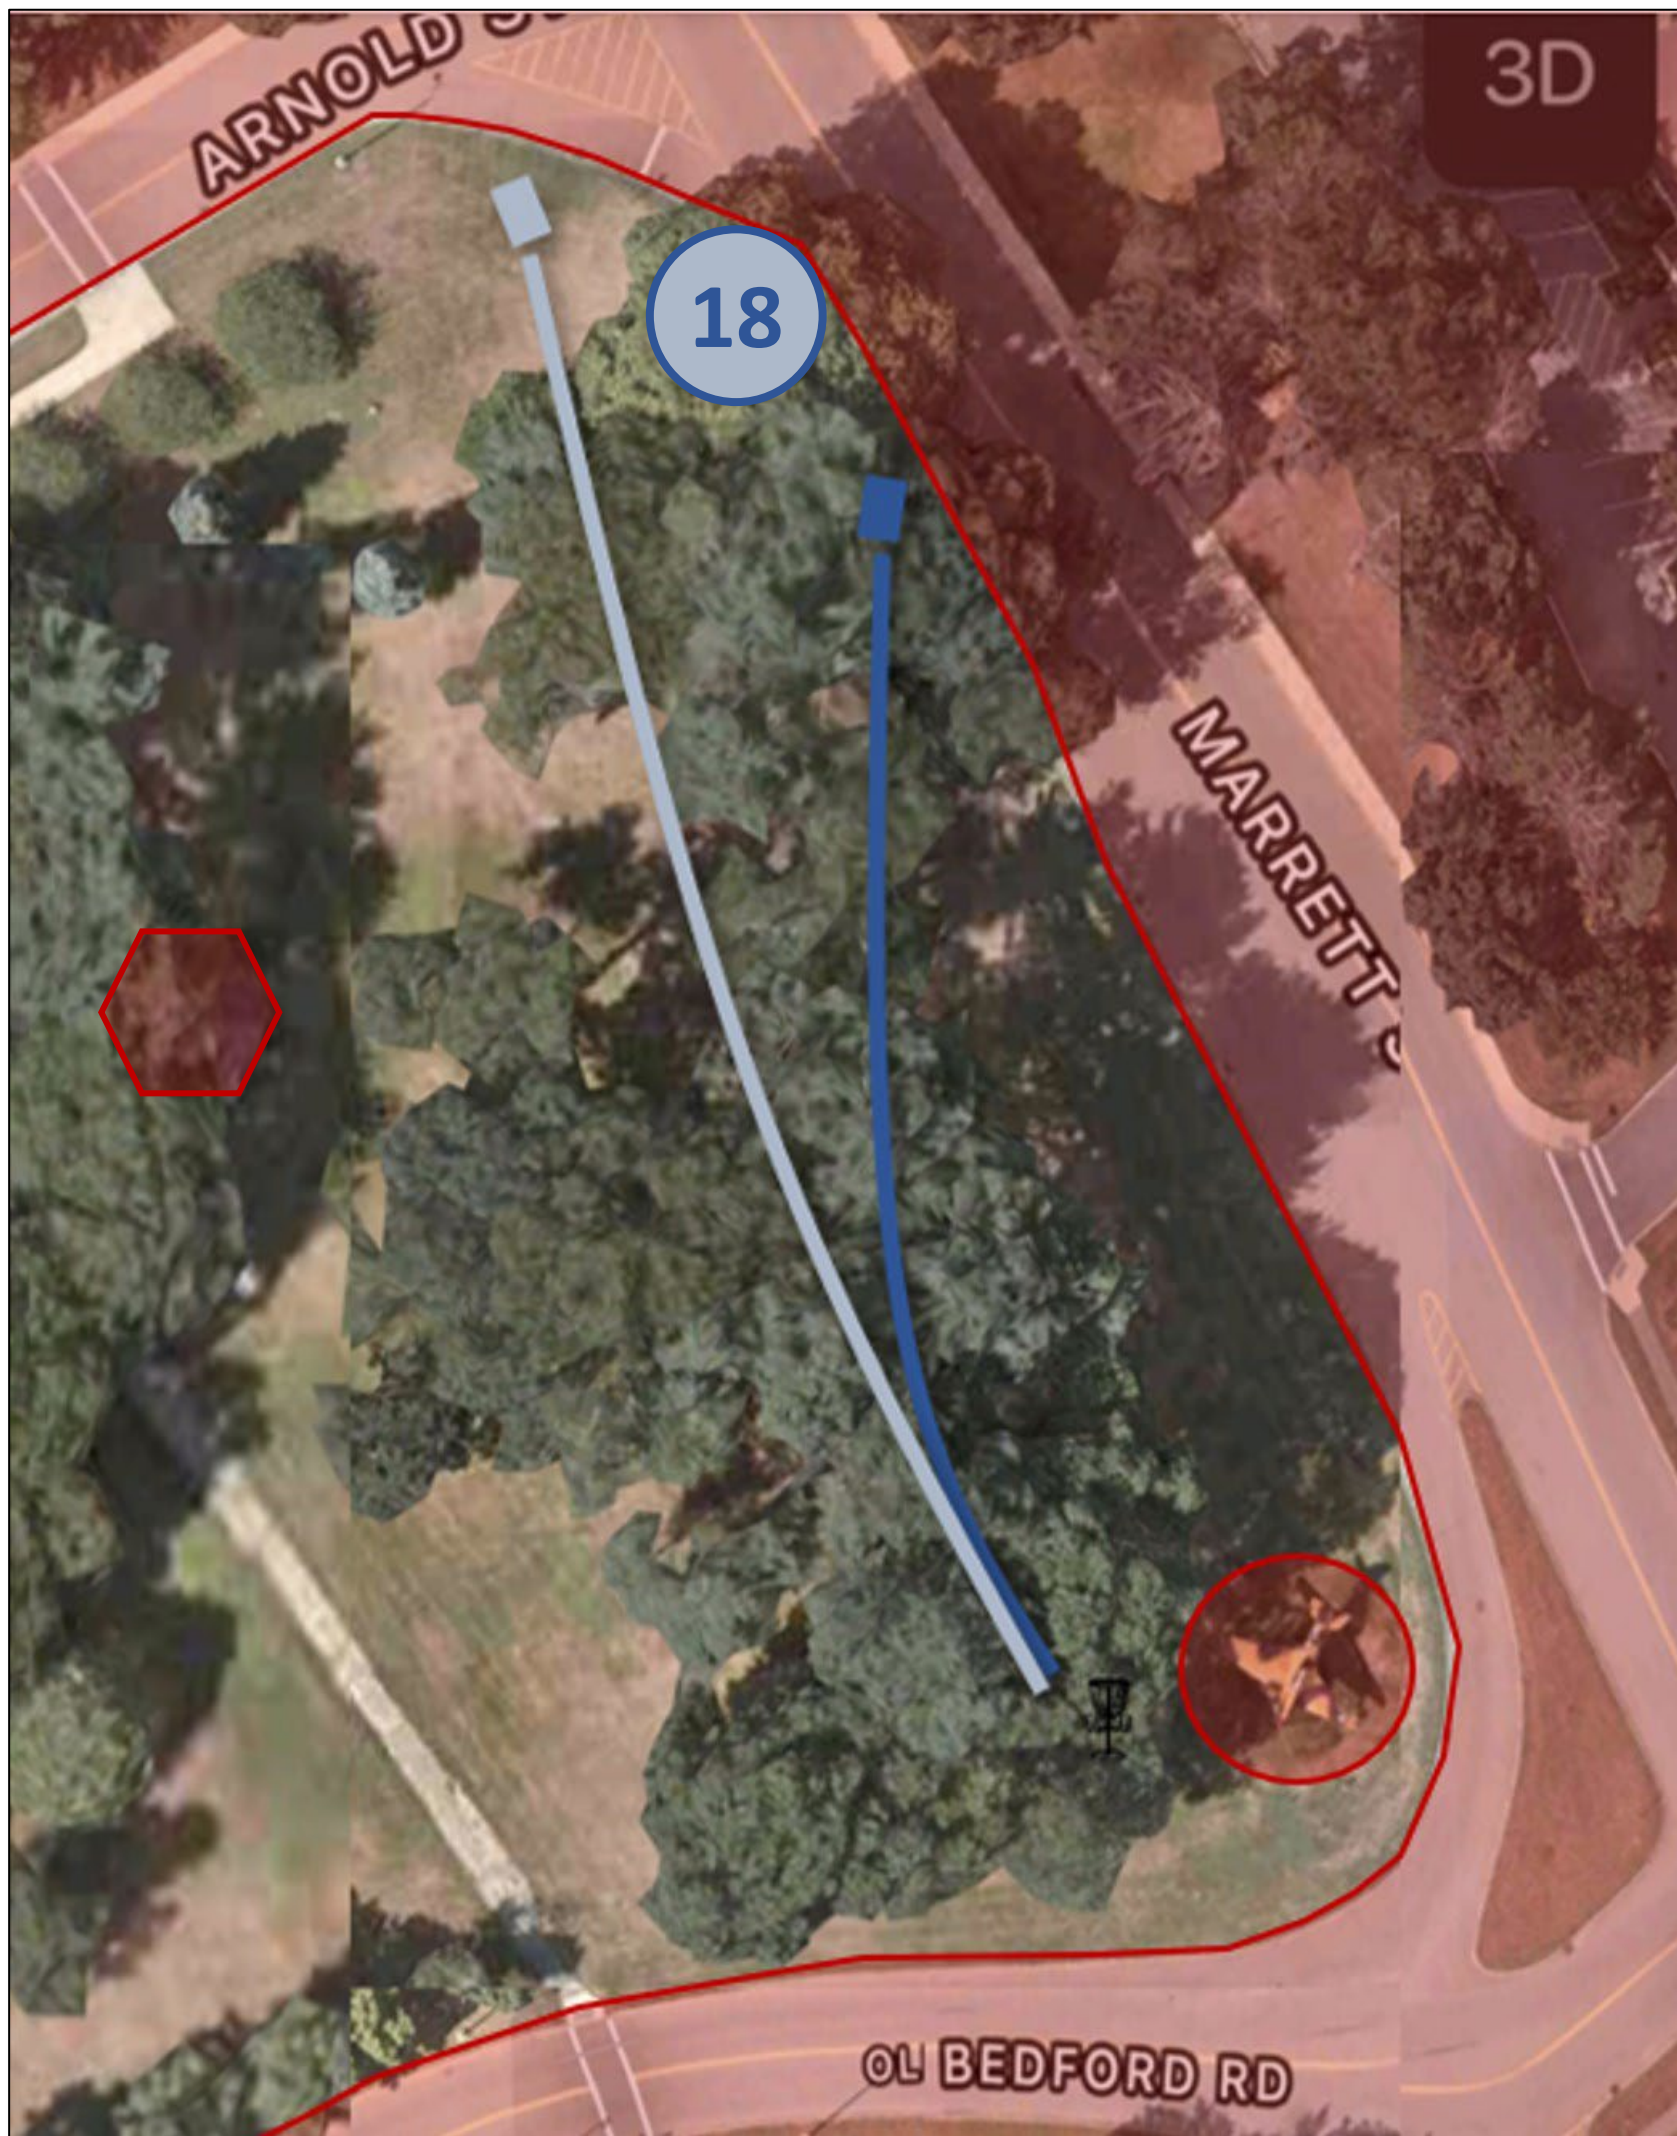

HOLE EIGHTEEN (BLUE)