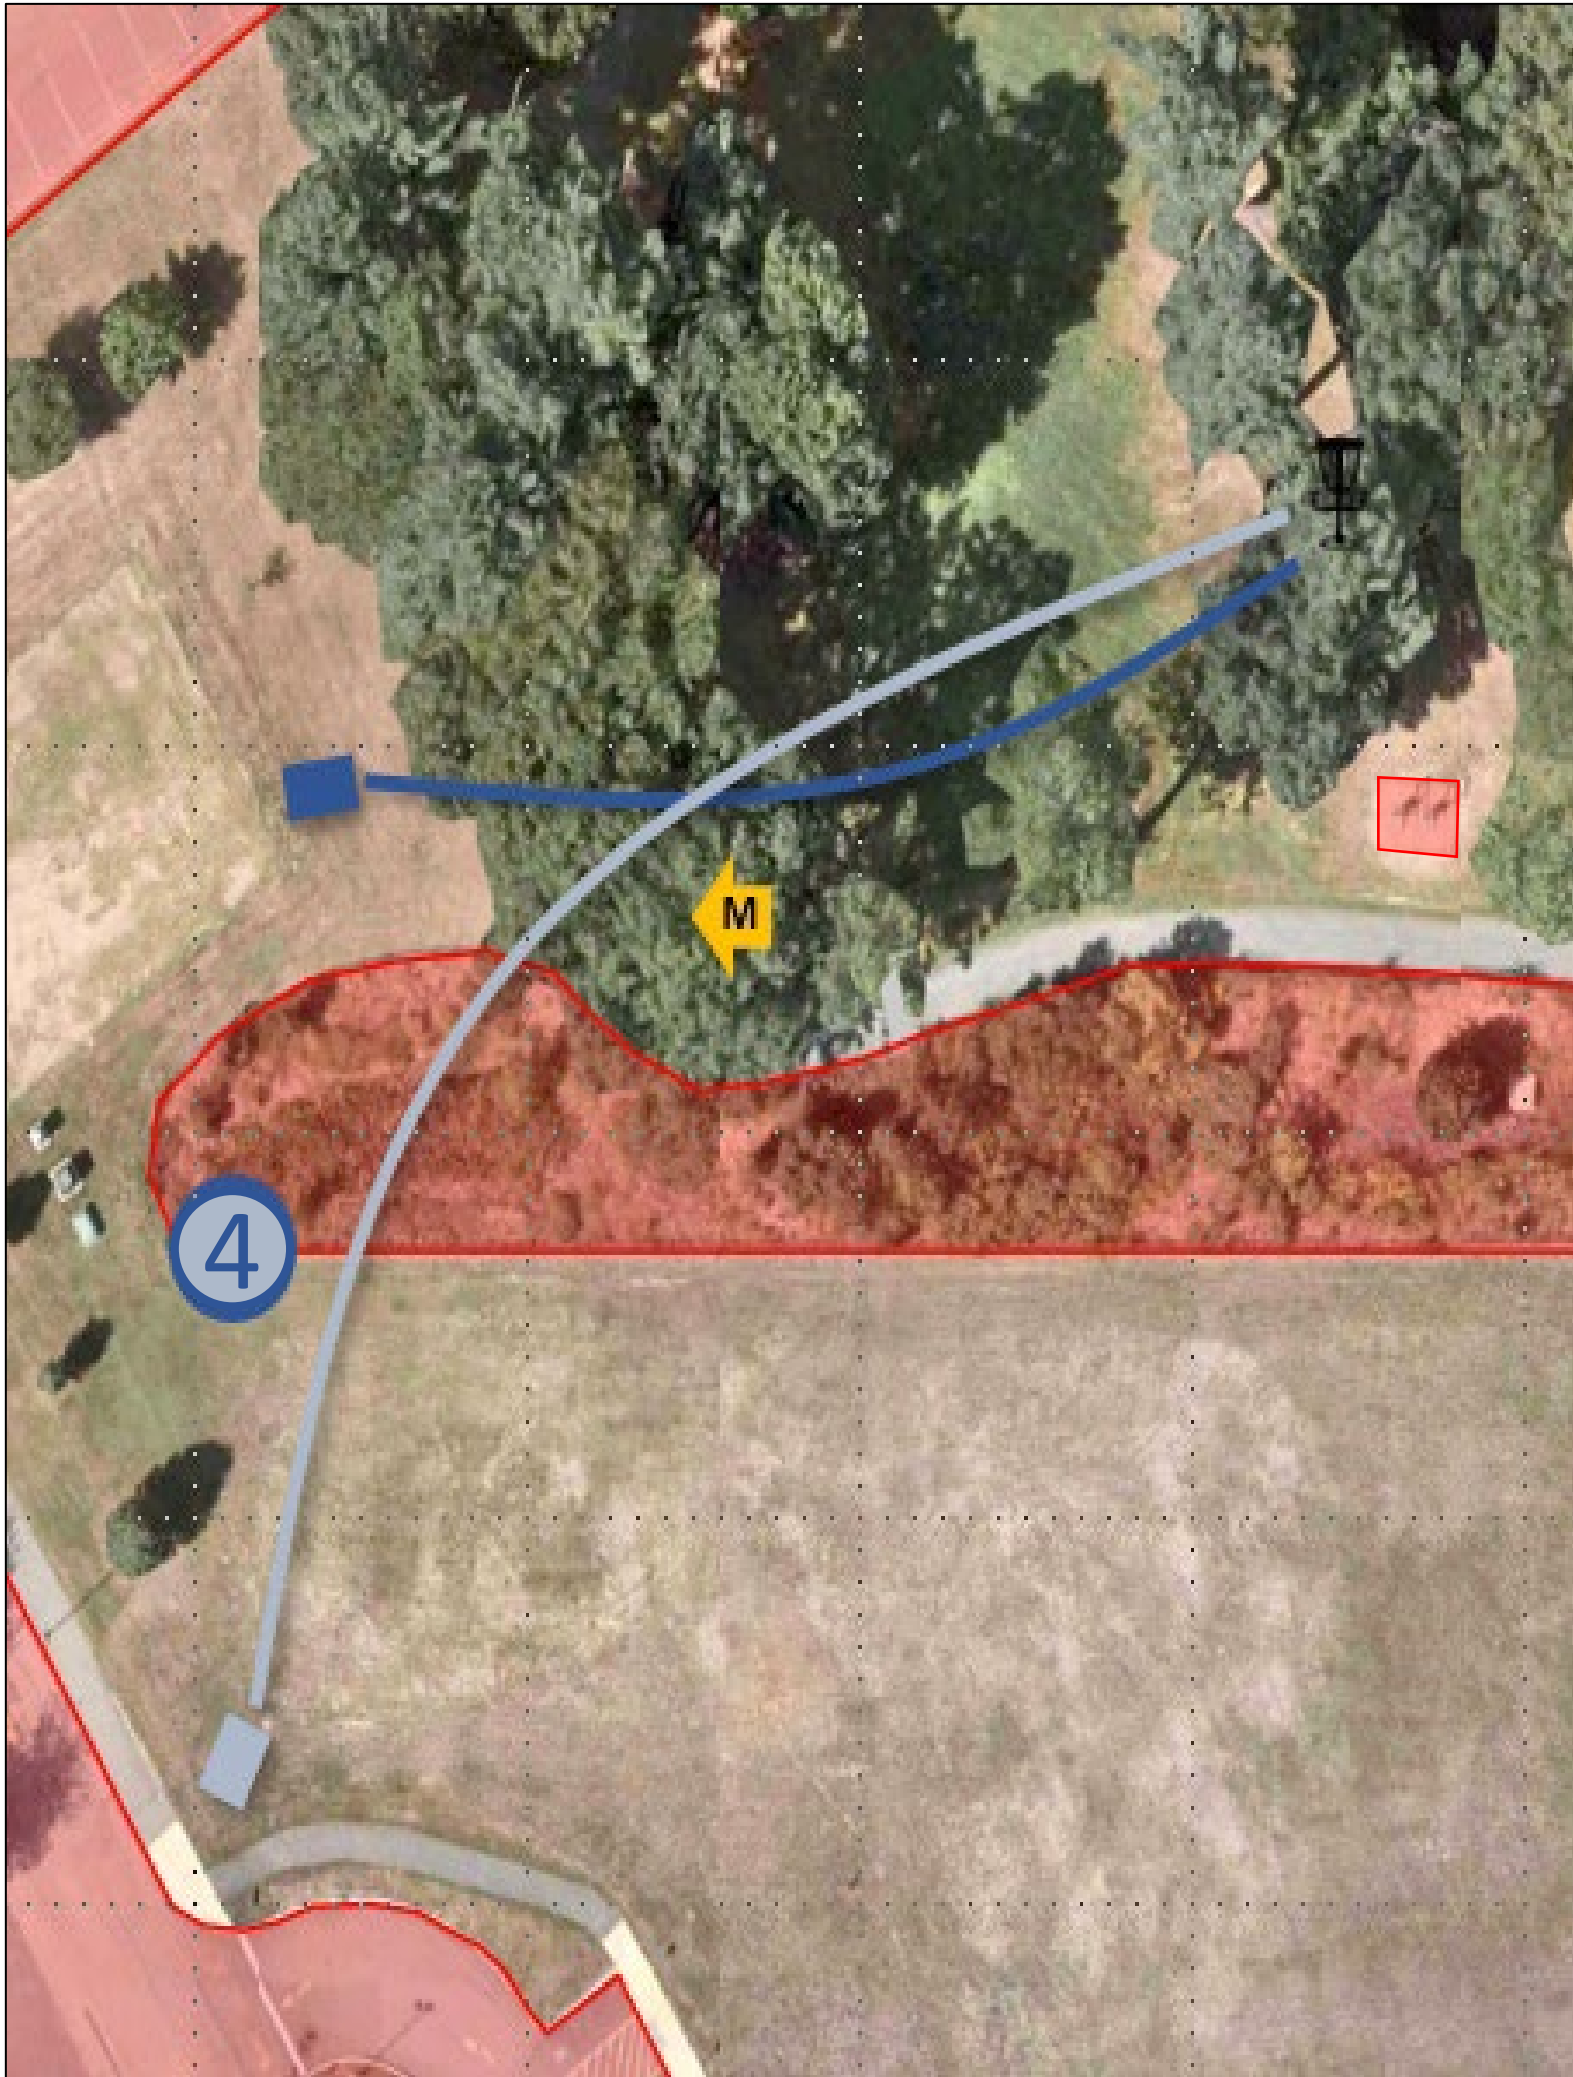

HOLE TWO (BLUE)

Tee Location:

Basket Location:

Tee Pad	Par	Dist. (ft)	Dist. (m)	Elevation	Tee Pad Location	Basket Location	O/B	Mando	Mando Location
2 (Blue)	3	145	44	-1'	42.458514 -71.279965	42.458136 -71.279769	All paths and beyond, all playgrounds and exercise stations. If OB, Drop Zone is Blue tee.	N/A	N/A

HOLE THREE (SILVER)

Tee Location:

Basket Location:

Tee Pad	Par	Dist. (ft)	Dist. (m)	Elevation	Tee Pad Location	Basket Location	O/B	Mando	Mando Location
3 (Silver)	3	356	109	-2'	42.457878 -71.279661	42.457854 -71.280870	Fenced in wetlands, parking lot, road. Play from location of OB.	N/A	N/A

HOLE FOUR (SILVER)

Tee Location:

Basket Location:

Tee Pad	Par	Dist. (ft)	Dist. (m)	Elevation	Tee Pad Location	Basket Location	O/B	Mando	Mando Location
4 (Silver)	3	331	101	-1'	42.457760 -71.281193	42.458342 -71.280352	Fenced in wetlands, parking lot, road, all playgrounds and exercise stations. Play from location of OB.	Thin tree at inside corner of dog leg to right. Must go left of mando. If mando missed, Drop Zone is Blue tee.	42.458133 -71.280885

HOLE FIVE (BLUE)

Tee Location:

Basket Location:

Tee Pad	Par	Dist. (ft)	Dist. (m)	Elevation	Tee Pad Location	Basket Location	O/B	Mando	Mando Location
5 (Blue)	3	230	70	+5'	42.458643 -71.280872	42.459155 -71.281387	Parking lot, path behind basket and beyond, all playgrounds and exercise stations. Play from location of OB.	N/A	N/A