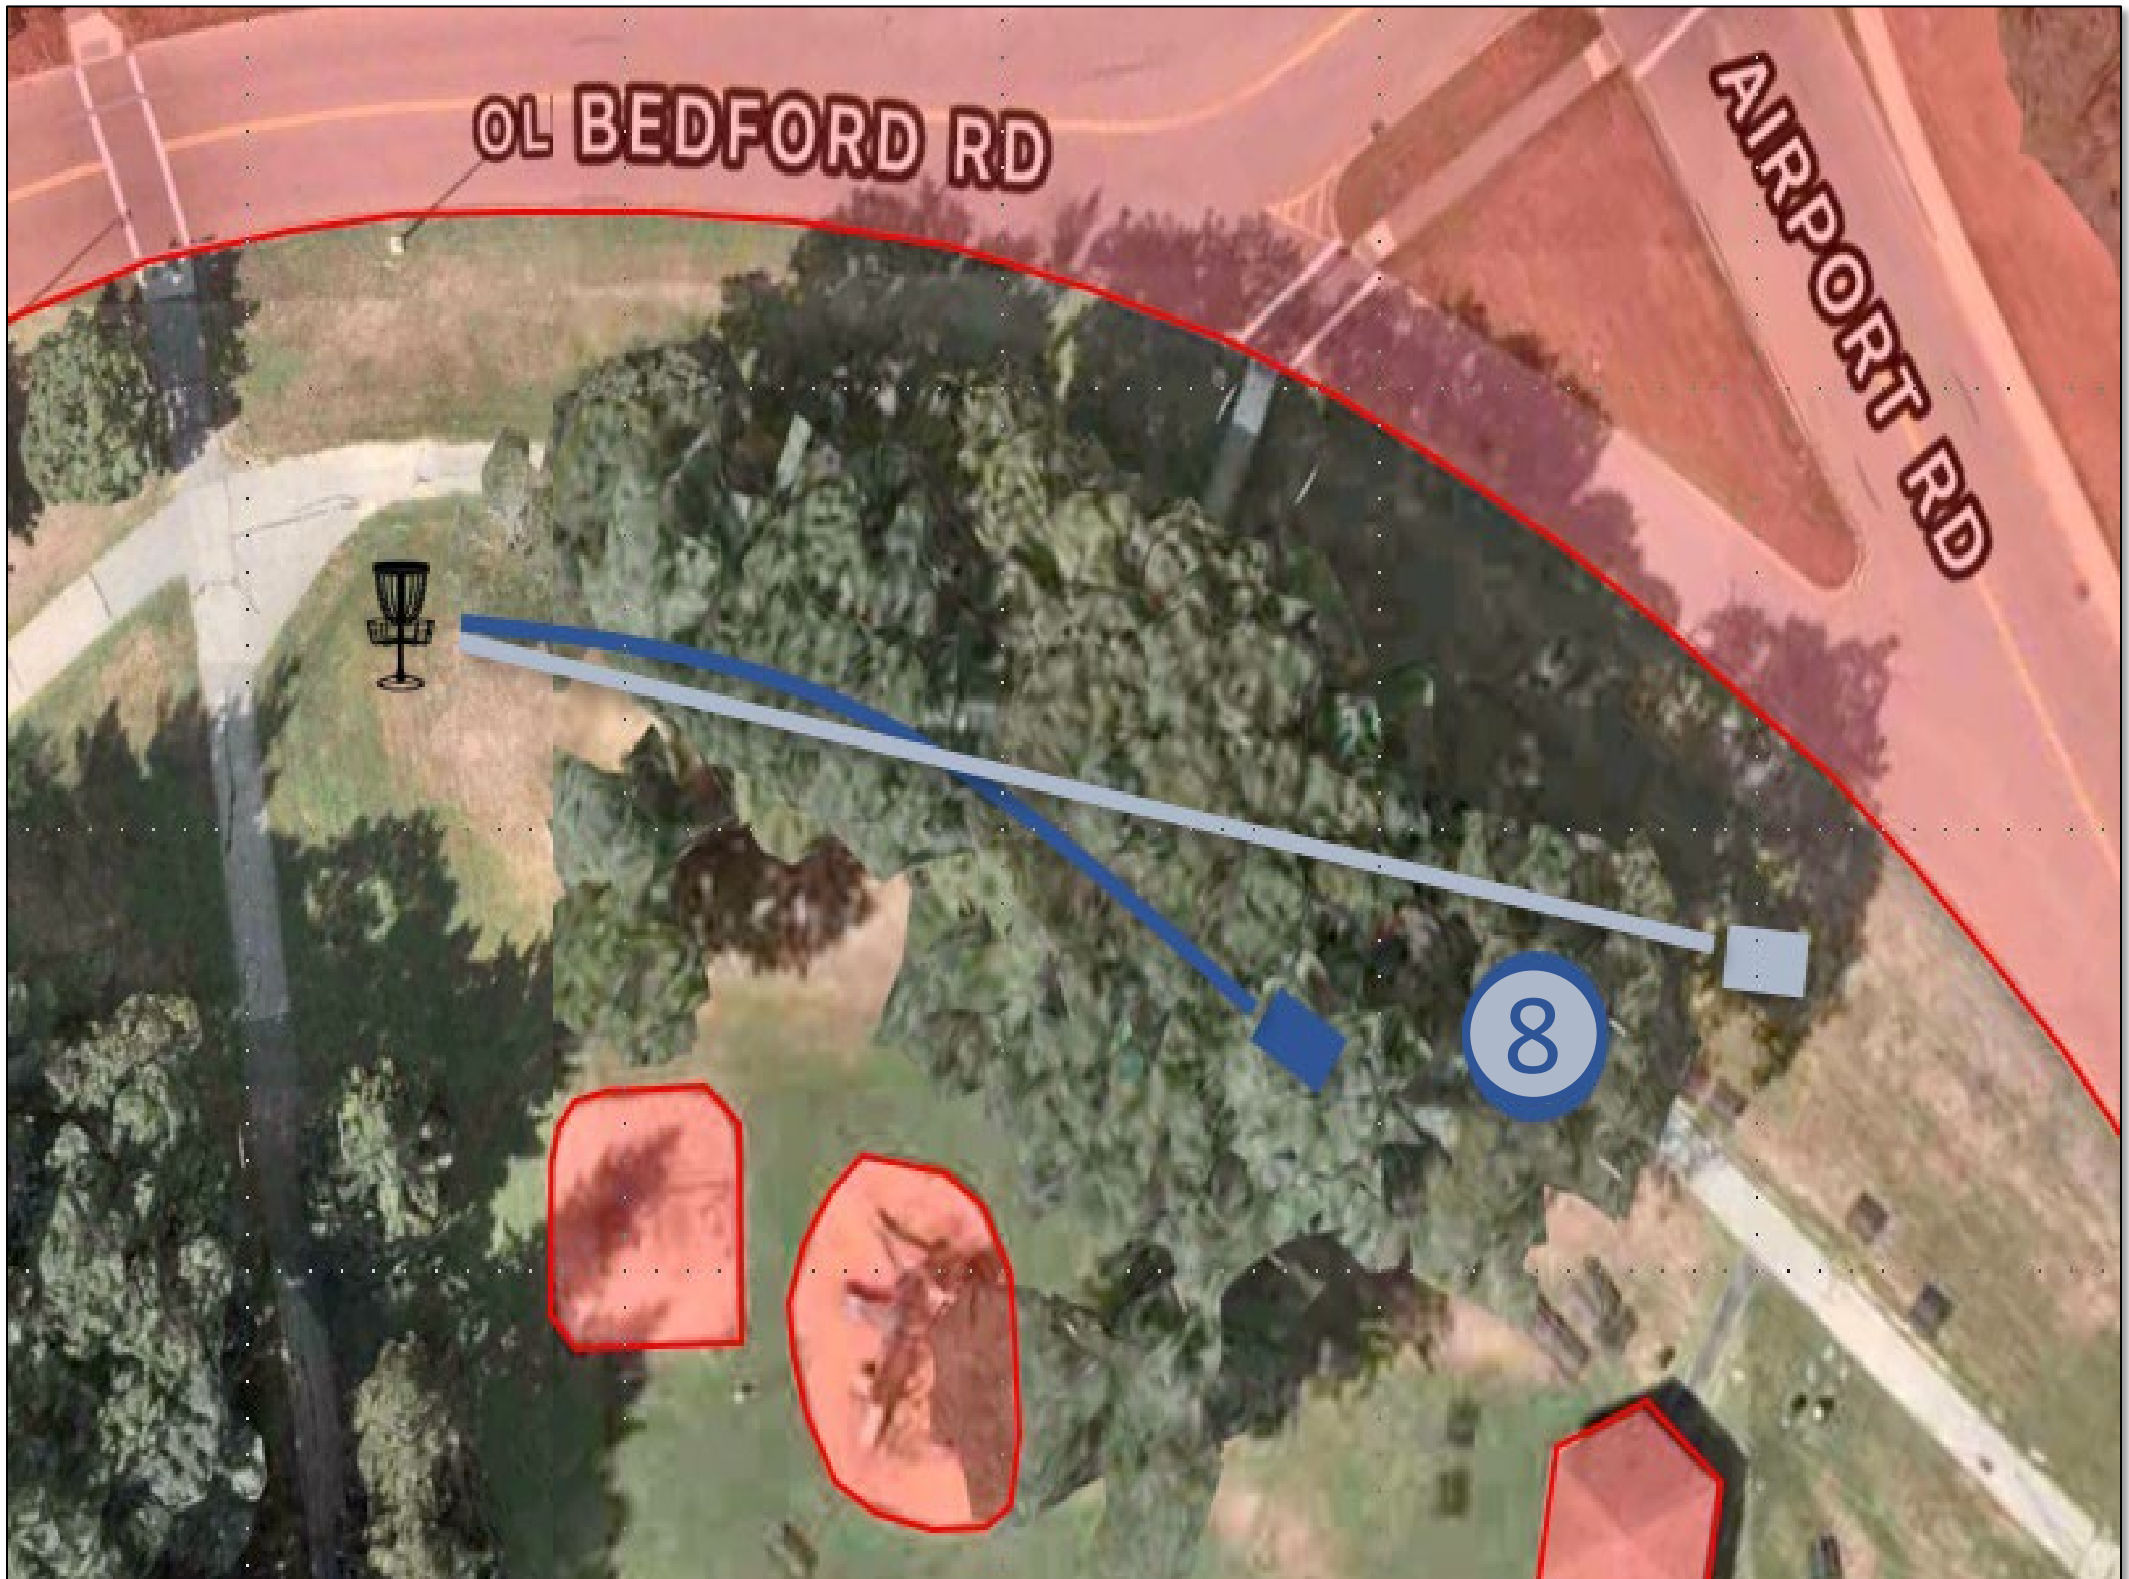

HOLE SIX (BLUE)

Tee Location:

Basket Location:

Tee Pad	Par	Dist. (ft)	Dist. (m)	Elevation	Tee Pad Location	Basket Location	O/B	Mando	Mando Location
6 (Blue)	3	248	76	-3'	42.459757 -71.281456	42.460235 -71.280817	Road down right side and parking lot on left side. Play from location of OB.	N/A	N/A

HOLE SEVEN (SILVER)

Tee Location:

Basket Location:

Tee Pad	Par	Dist. (ft)	Dist. (m)	Elevation	Tee Pad Location	Basket Location	O/B	Mando	Mando Location
7 (Silver)	3	310	94	+3'	42.461098 -71.280440	42.460272 -71.279953	All roads, Chapel gazebo, fence around airplane display. Play from location of OB.	N/A	N/A

HOLE EIGHT (SILVER)

Tee Location:

Basket Location:

Tee Pad	Par	Dist. (ft)	Dist. (m)	Elevation	Tee Pad Location	Basket Location	O/B	Mando	Mando Location
8 (Silver)	3	227	69	-2'	42.459709 -71.279175	42.459842 -71.280108	Road, all playgrounds and exercise stations. Play from location of OB.	N/A	N/A

HOLE NINE (SILVER)

Tee Location:

Basket Location:

Tee Pad	Par	Dist. (ft)	Dist. (m)	Elevation	Tee Pad Location	Basket Location	O/B	Mando	Mando Location
9 (Silver)	3	340	104	-4'	42.459774 -71.280420	42.458895 -71.280171	All playgrounds and exercise stations. Play from location of OB.	Large tree at inside corner of dog leg to left. Must go right of mando. If mando missed, Drop Zone is right side of mando tree.	42.459116 -71.280429