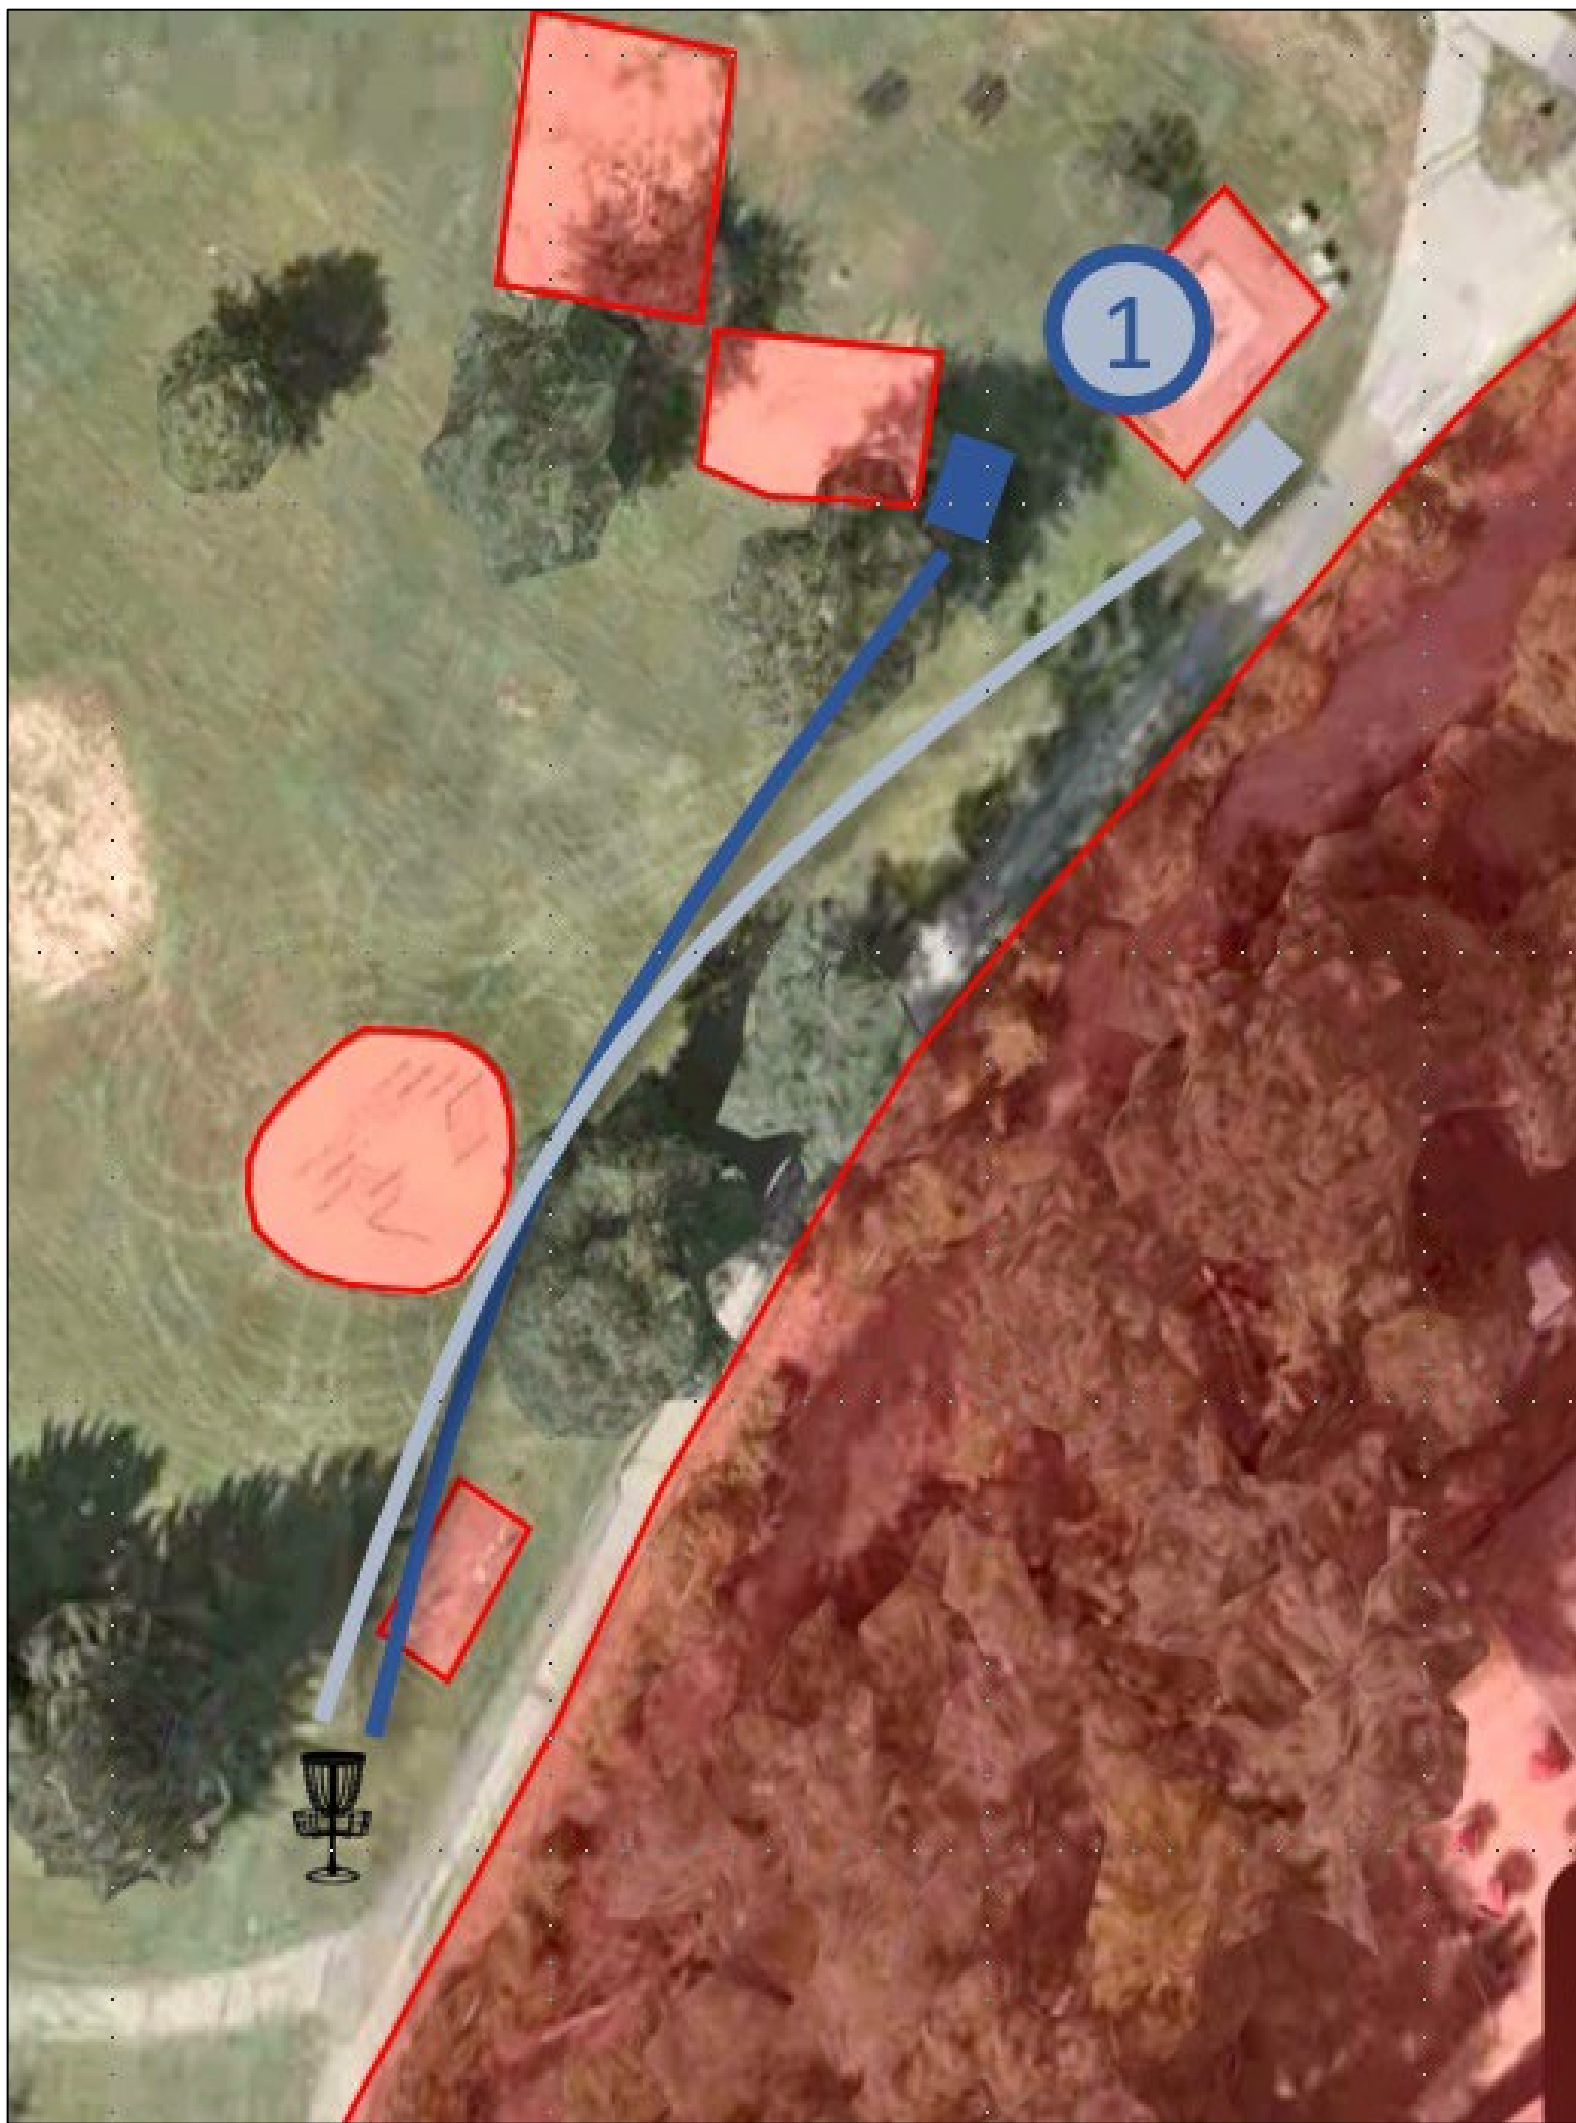

Inaugural Imaginational Invitational @ Hanscom AFB Disc Golf Course

Caddy Book
(Fly-Fight-Win Layout)

Fly-Fight-Win

Holes: 18

Par: 54

Tees: Mixed

Dist (ft): 4964

Dist (m): 1513

HOLE ONE (SILVER)

Tee Location:

Basket Location:

Tee Pad	Par	Dist. (ft)	Dist. (m)	Elevation	Tee Pad Location	Basket Location	O/B	Mando	Mando Location
1 (Silver)	3	225	69	+1'	42.459308 -71.279070	42.458837 -71.279611	Far side of path on left (tree-line), all playgrounds and exercise stations. Play from location of OB.	N/A	N/A

HOLE TWO (BLUE)

Tee Location:

Basket Location:

Tee Pad	Par	Dist. (ft)	Dist. (m)	Elevation	Tee Pad Location	Basket Location	O/B	Mando	Mando Location
2 (Blue)	3	145	44	-1'	42.458514 -71.279965	42.458136 -71.279769	All paths and beyond, all playgrounds and exercise stations. If OB, Drop Zone is Blue tee.	N/A	N/A

HOLE FOUR (SILVER)

Tee Location:

Basket Location:

Tee Pad	Par	Dist. (ft)	Dist. (m)	Elevation	Tee Pad Location	Basket Location	O/B	Mando	Mando Location
4 (Silver)	3	331	101	-1'	42.457760 -71.281193	42.458342 -71.280352	Fenced in wetlands, parking lot, road, all playgrounds and exercise stations. Play from location of OB.	Thin tree at inside corner of dog leg to right. Must go left of mando. If mando missed, Drop Zone is Blue tee.	42.458133 -71.280885