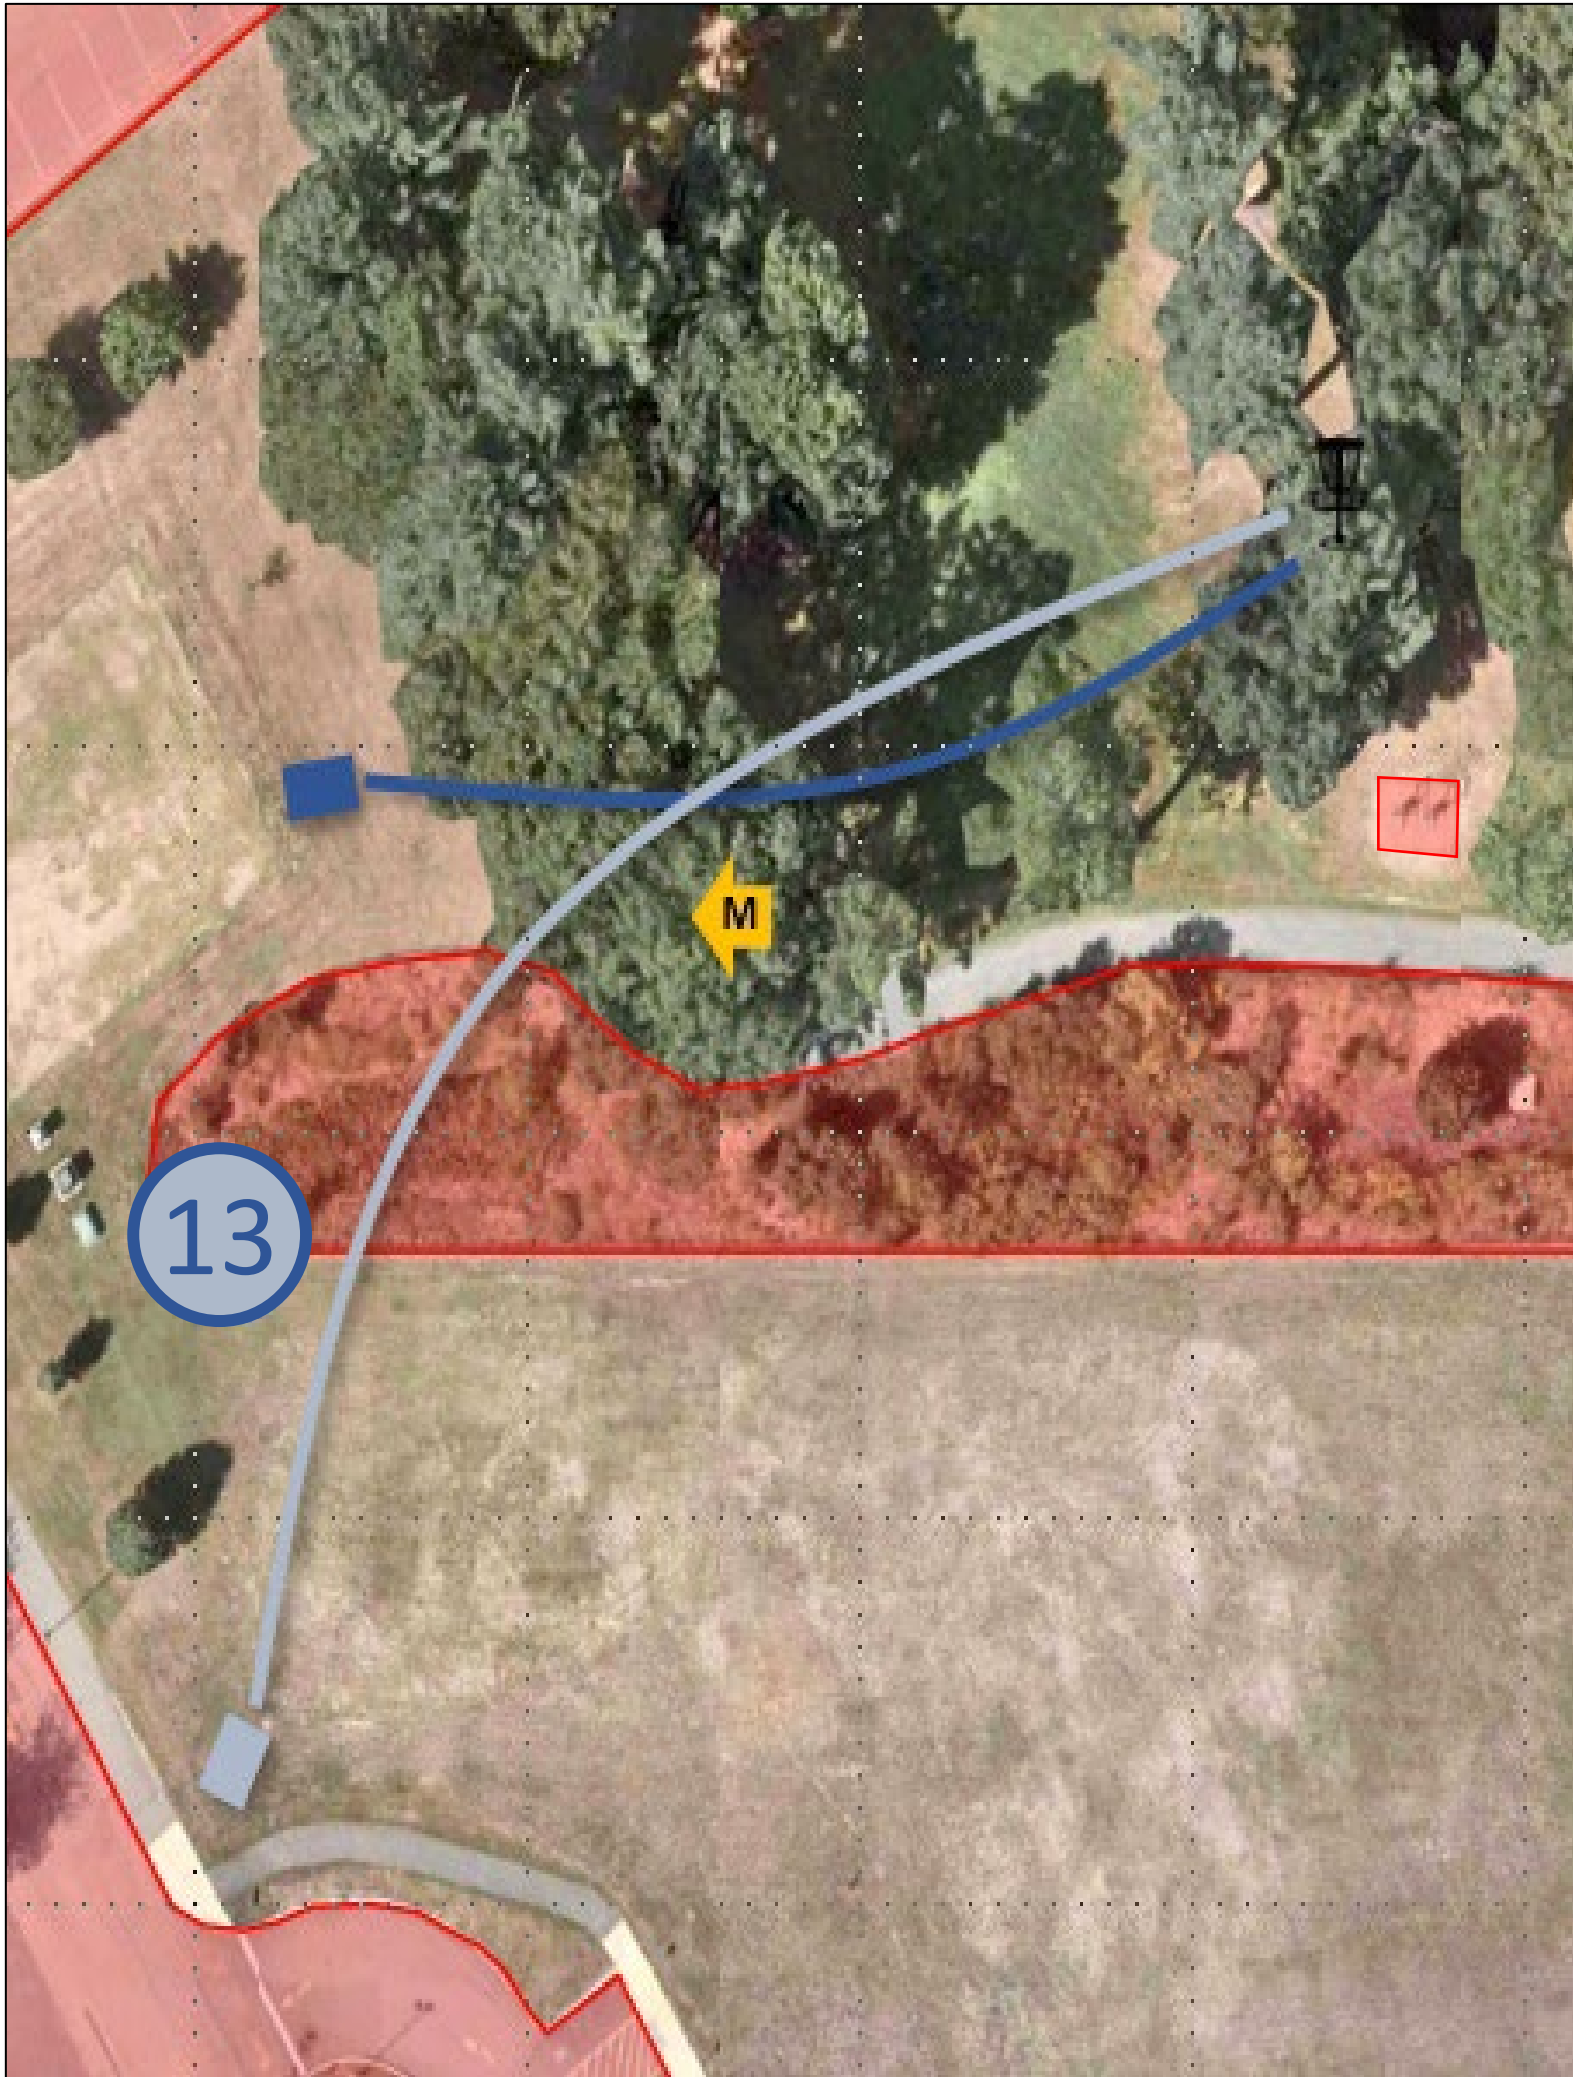

HOLE TWELVE (SILVER)

Tee Location:

Basket Location:

Tee Pad	Par	Dist. (ft)	Dist. (m)	Elevation	Tee Pad Location	Basket Location	O/B	Mando	Mando Location
12 (Silver)	3	242	74	-2'	42.458746 -71.280187	42.458136 -71.279769	All paths and beyond, all playgrounds and exercise stations. If OB, Drop Zone is Blue tee.	N/A	N/A

HOLE THIRTEEN (BLUE)

Tee Location:

Basket Location:

Tee Pad	Par	Dist. (ft)	Dist. (m)	Elevation	Tee Pad Location	Basket Location	O/B	Mando	Mando Location
13 (Blue)	3	226	69	-1'	42.458187 -71.281143	42.458342 -71.280352	Fenced in wetlands, parking lot, road, all playgrounds and exercise stations. Play from location of OB.	Thin tree at inside corner of dog leg to right. Must go left of mando. If mando missed, Drop Zone is Blue tee.	42.458133 -71.280885