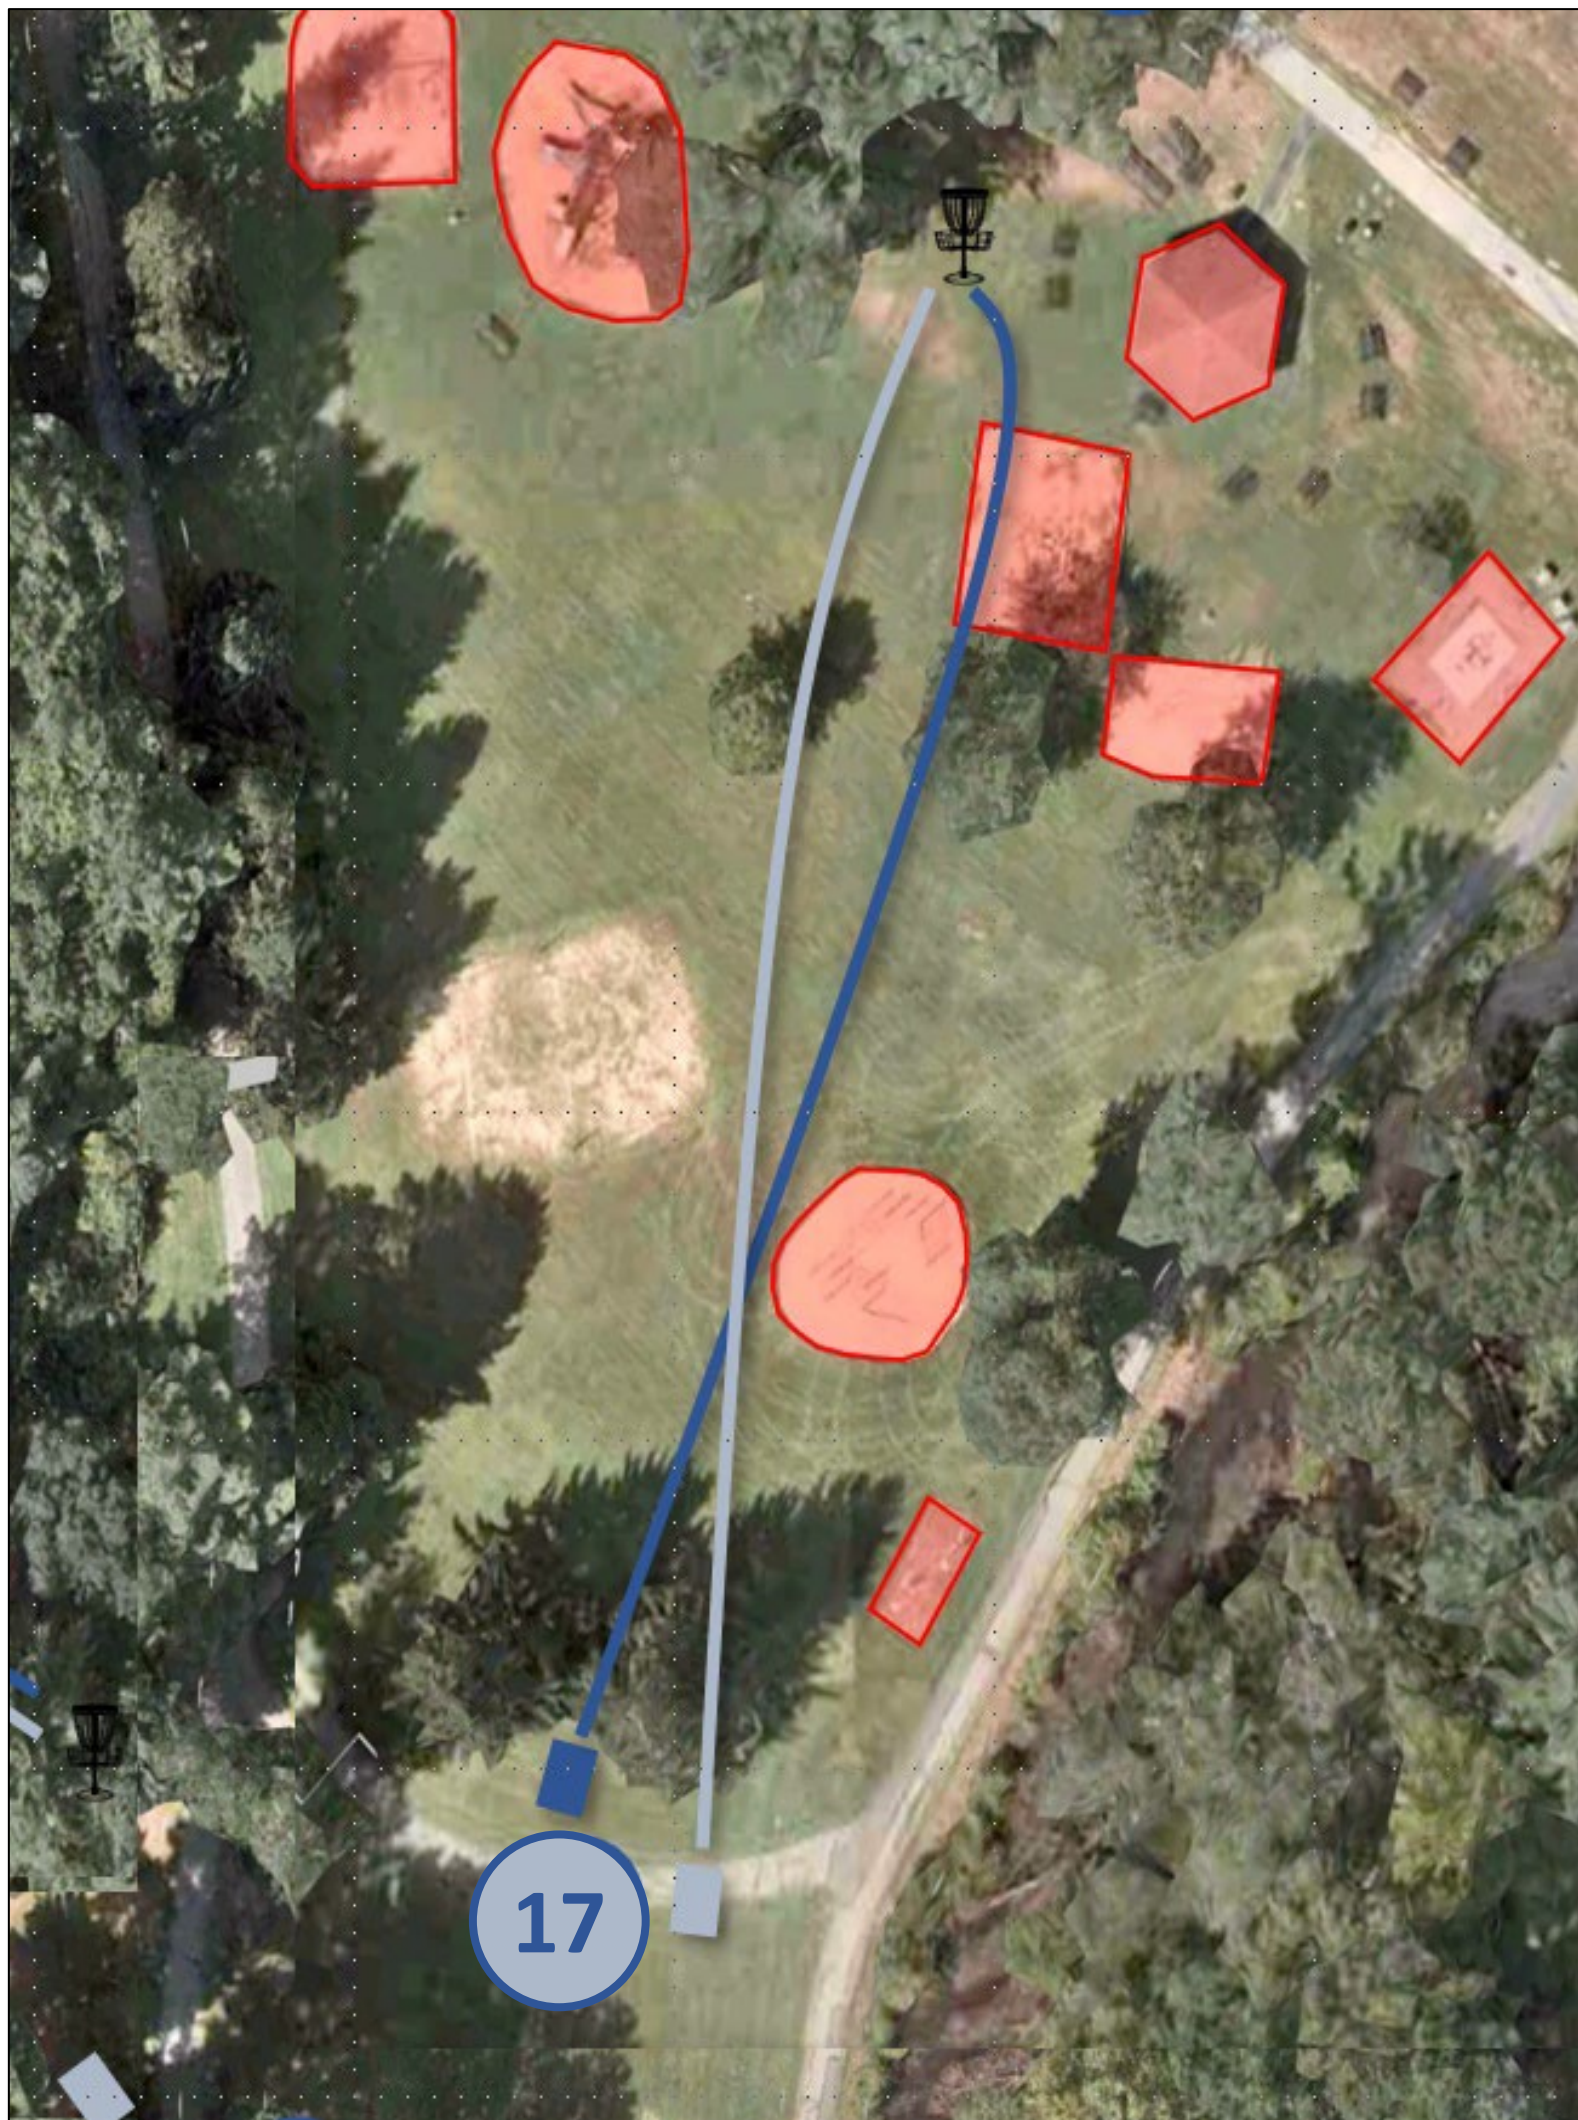

HOLE SIXTEEN (BLUE)

Tee Location:

Basket Location:

Tee Pad	Par	Dist. (ft)	Dist. (m)	Elevation	Tee Pad Location	Basket Location	O/B	Mando	Mando Location
16 (Blue)	3	270	82	-3'	42.459606 -71.280600	42.458895 -71.280171	All playgrounds and exercise stations. Play from location of OB.	Large tree at inside corner of dog leg to left. Must go right of mando. If mando missed, play from mando tree.	42.459116 -71.280429

HOLE SEVENTEEN (SILVER)

Tee Location:

Basket Location:

Tee Pad	Par	Dist. (ft)	Dist. (m)	Elevation	Tee Pad Location	Basket Location	O/B	Mando	Mando Location
17 (Silver)	3	325	99	-2'	42.458764 -71.279780	42.459580 -71.279462	All playgrounds and exercise stations, inside of/on top of gazebo. Play from location of OB.	N/A	N/A