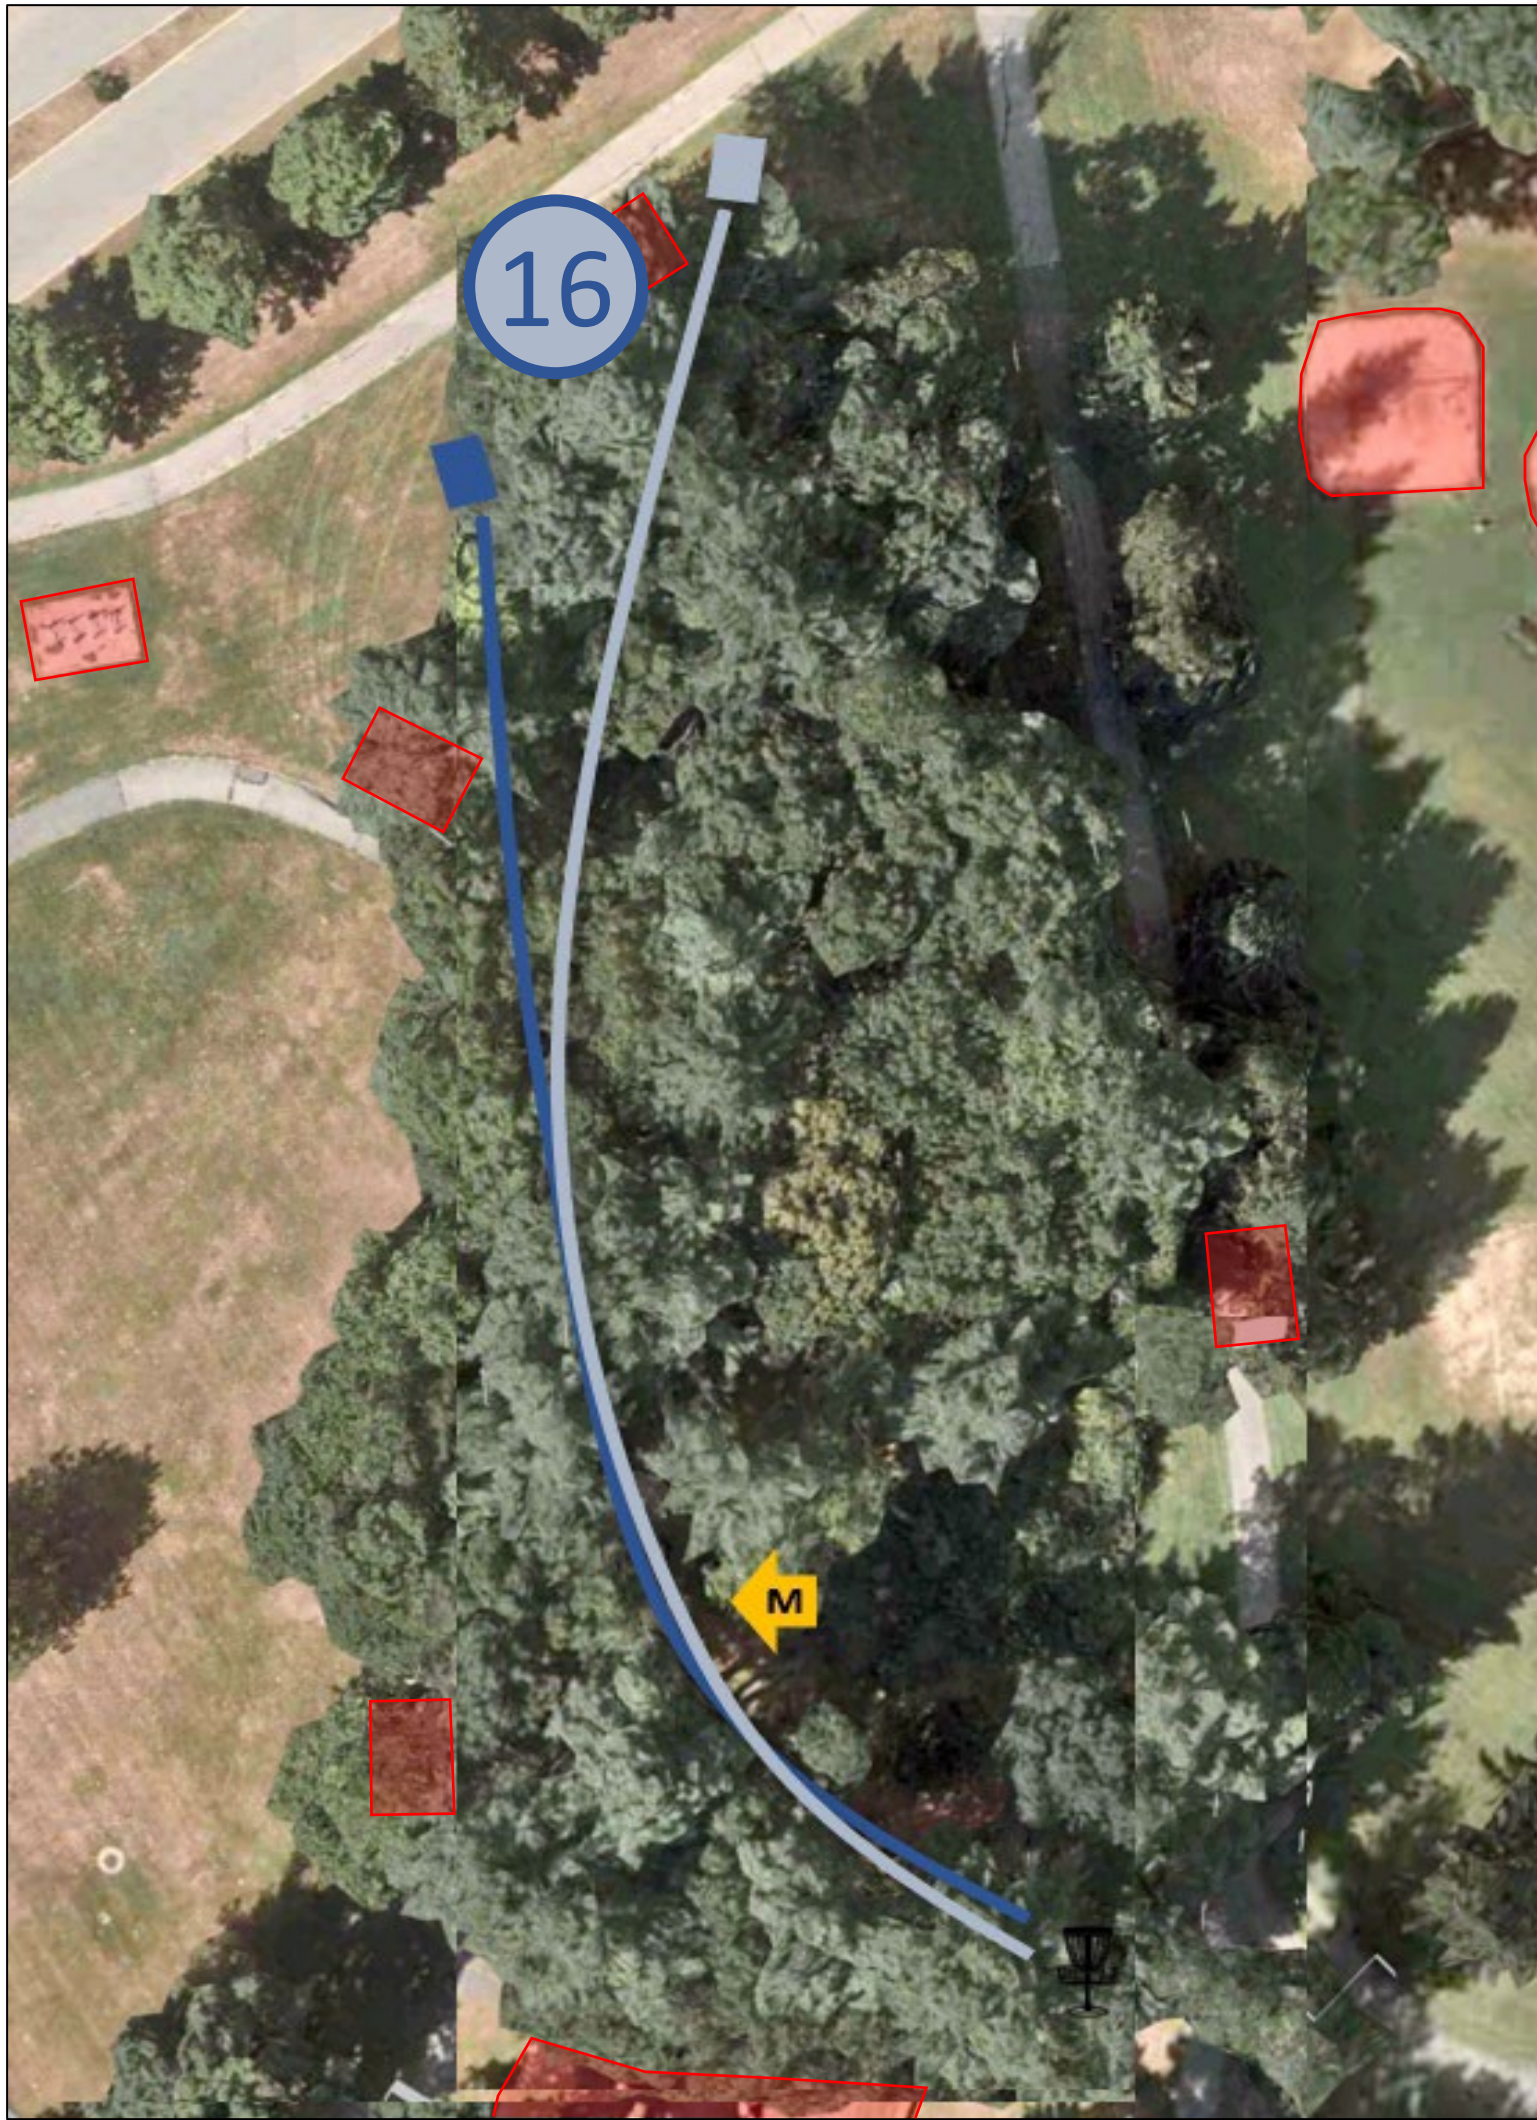

HOLE FIFTEEN (SILVER)

Tee Location:

Basket Location:

Tee Pad	Par	Dist. (ft)	Dist. (m)	Elevation	Tee Pad Location	Basket Location	O/B	Mando	Mando Location
15 (Silver)	3	483	147	-7'	42.459361 -71.282203	42.460235 -71.280817	Road down right side and parking lot on left side. Play from location of OB.	Light pole on left by parking lot. Must go right of mando. If mando missed, play from Blue tee.	42.459787 -71.281490

HOLE SIXTEEN (BLUE)

Tee Location:

Basket Location:

Tee Pad	Par	Dist. (ft)	Dist. (m)	Elevation	Tee Pad Location	Basket Location	O/B	Mando	Mando Location
16 (Blue)	3	270	82	-3'	42.459606 -71.280600	42.458895 -71.280171	All playgrounds and exercise stations. Play from location of OB.	Large tree at inside corner of dog leg to left. Must go right of mando. If mando missed, play from mando tree.	42.459116 -71.280429