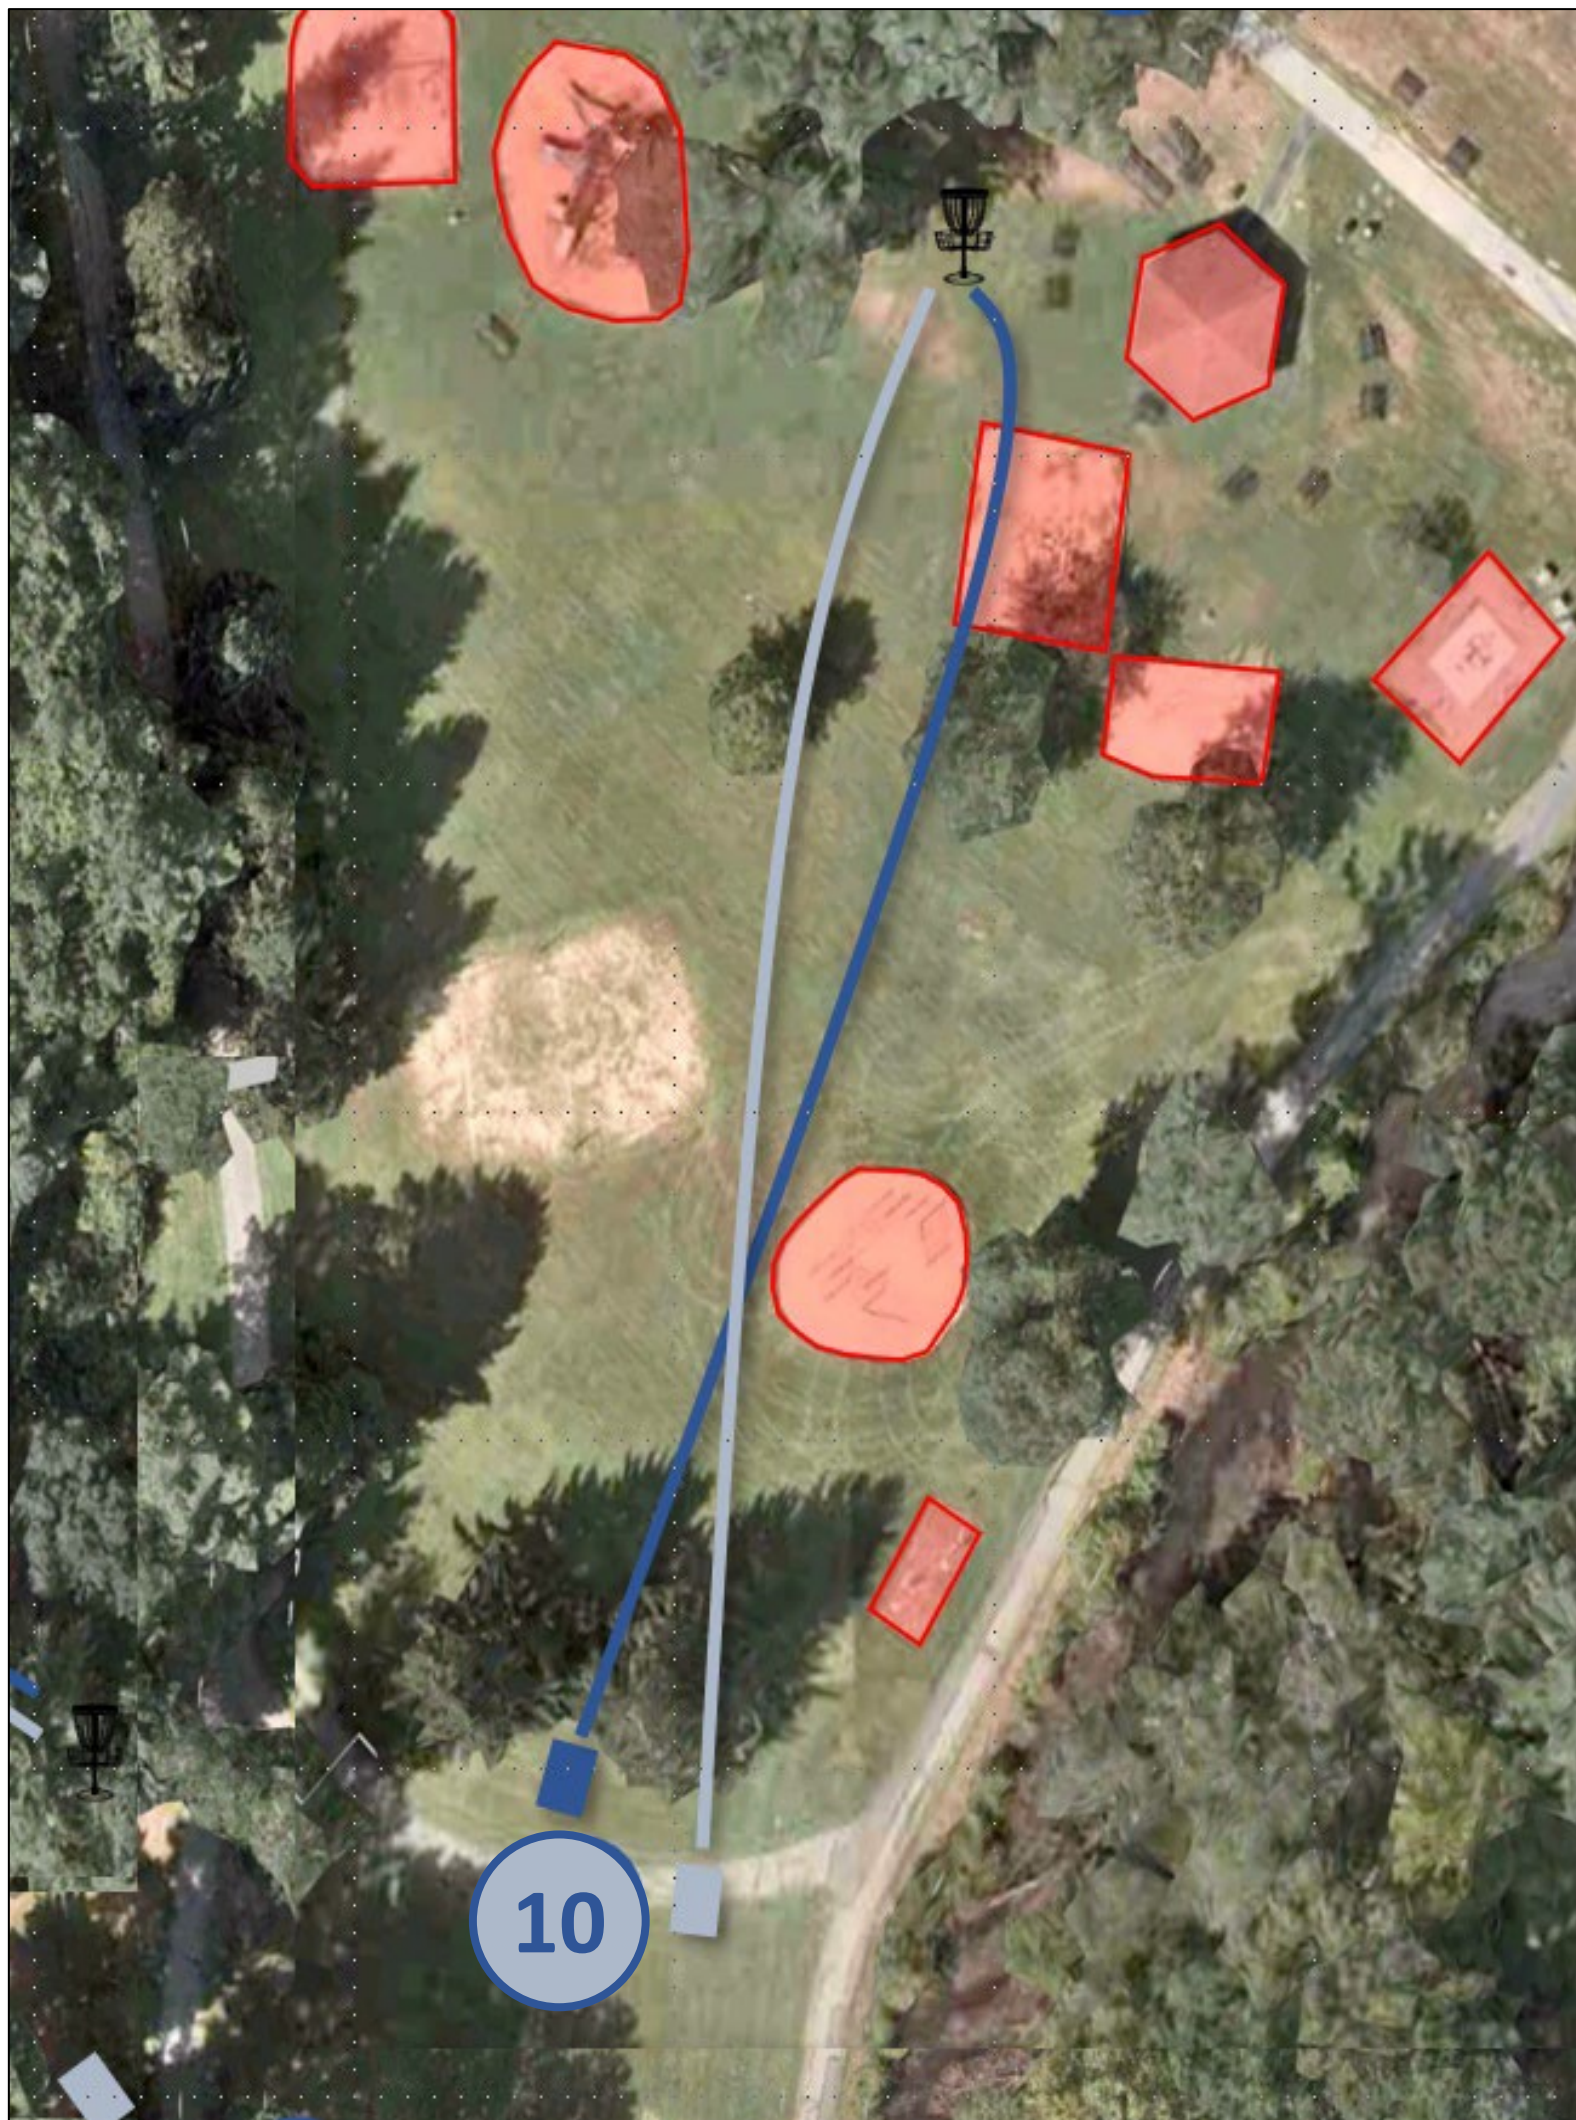

HOLE NINE (SILVER)

Tee Location:

Basket Location:

Tee Pad	Par	Dist. (ft)	Dist. (m)	Elevation	Tee Pad Location	Basket Location	O/B	Mando	Mando Location
9 (Silver)	3	340	104	-4'	42.459774 -71.280420	42.458895 -71.280171	All playgrounds and exercise stations. Play from location of OB.	Large tree at inside corner of dog leg to left. Must go right of mando. If mando missed, Drop Zone is right side of mando tree.	42.459116 -71.280429

HOLE TEN (BLUE)

Tee Location:

Basket Location:

Tee Pad	Par	Dist. (ft)	Dist. (m)	Elevation	Tee Pad Location	Basket Location	O/B	Mando	Mando Location
10 (Blue)	3	287	87	-2'	42.458870 -71.279839	42.459580 -71.279462	All playgrounds and exercise stations, inside of and on top of gazebo. Play from location of OB.	N/A	N/A