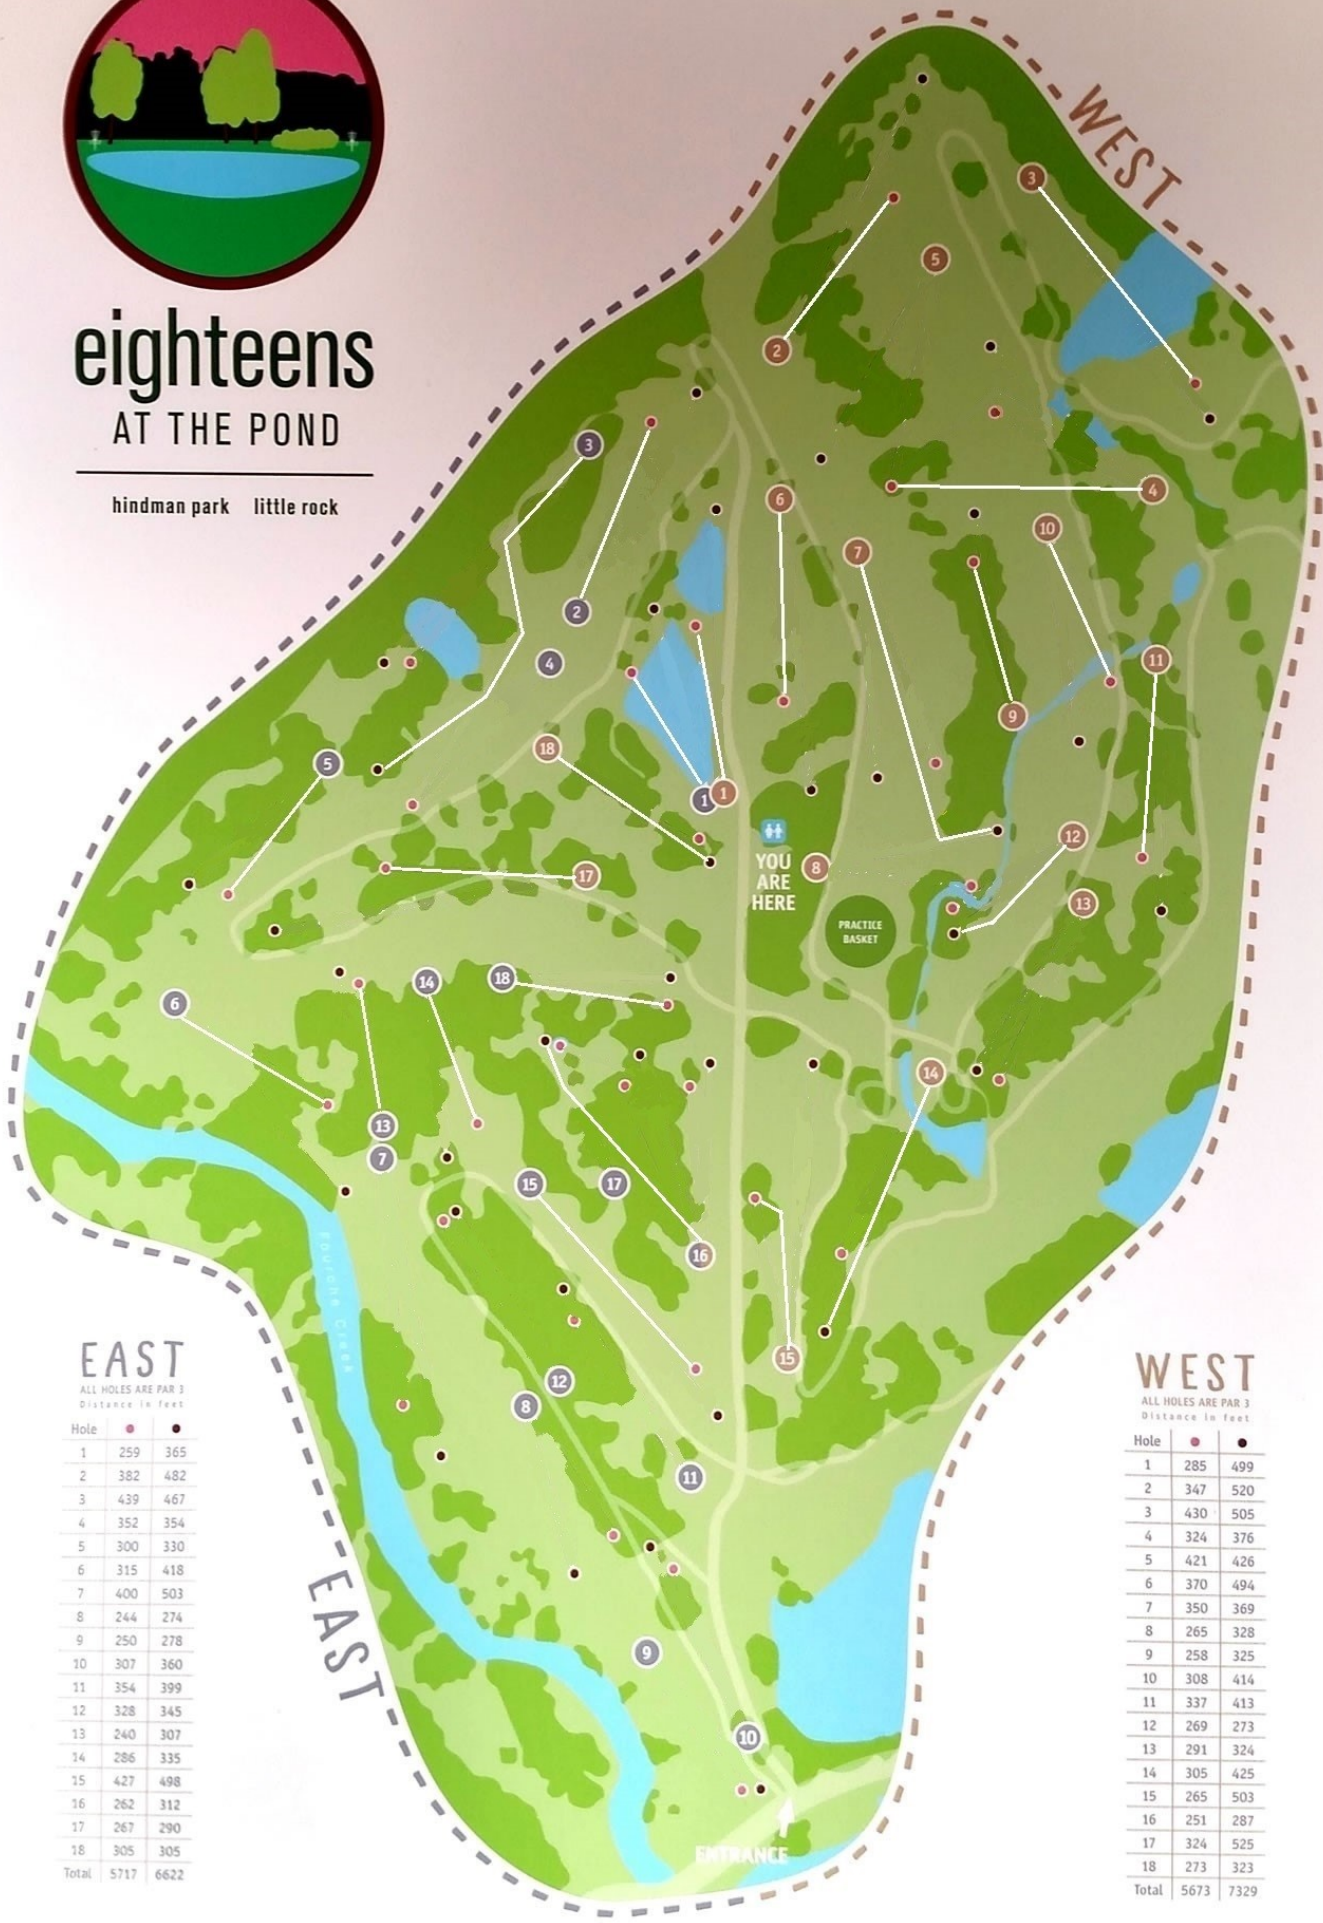

### EAST

ALL HOLES ARE PAR 3  
Distance in feet

Hole	●	●
1	259	365
2	382	482
3	439	467
4	352	354
5	300	330
6	315	418
7	400	503
8	244	274
9	250	278
10	307	360
11	354	399
12	328	345
13	240	307
14	286	335
15	427	498
16	262	312
17	267	290
18	305	305
Total	5717	6622

### WEST

ALL HOLES ARE PAR 3  
Distance in feet

Hole	●	●
1	285	499
2	347	520
3	430	505
4	324	376
5	421	426
6	370	494
7	350	369
8	265	328
9	258	325
10	308	414
11	337	413
12	269	273
13	291	324
14	305	425
15	265	503
16	251	287
17	324	525
18	273	323
Total	5673	7329

**OB: Surrounded by Water**

Safari Layout Hole	Course Layout Hole	Safari Layout Hole	Course Layout Hole	Safari Layout Hole	Course Layout Hole
1	East 1	9	East 16	17	West 6
2	East 2	10	East 18	18	West 7
3	East 3	11	West 17	19	West 9
4	East 5	12	West 18	20	West 10
5	East 6	13	West 1	21	West 11
6	East 13	14	West 2	22	West 12
7	East 14	15	West 3	23	West 14
8	East 15	16	West 4	24	West 15

**Special Notes**

East 3 plays to East 4    East 16 plays to East 17    West 4 plays to West 5    West 7 plays to West 9

**CTP Holes**

East 1	West 1
East 2	West 6
East 13	West 10
East 18	West 15