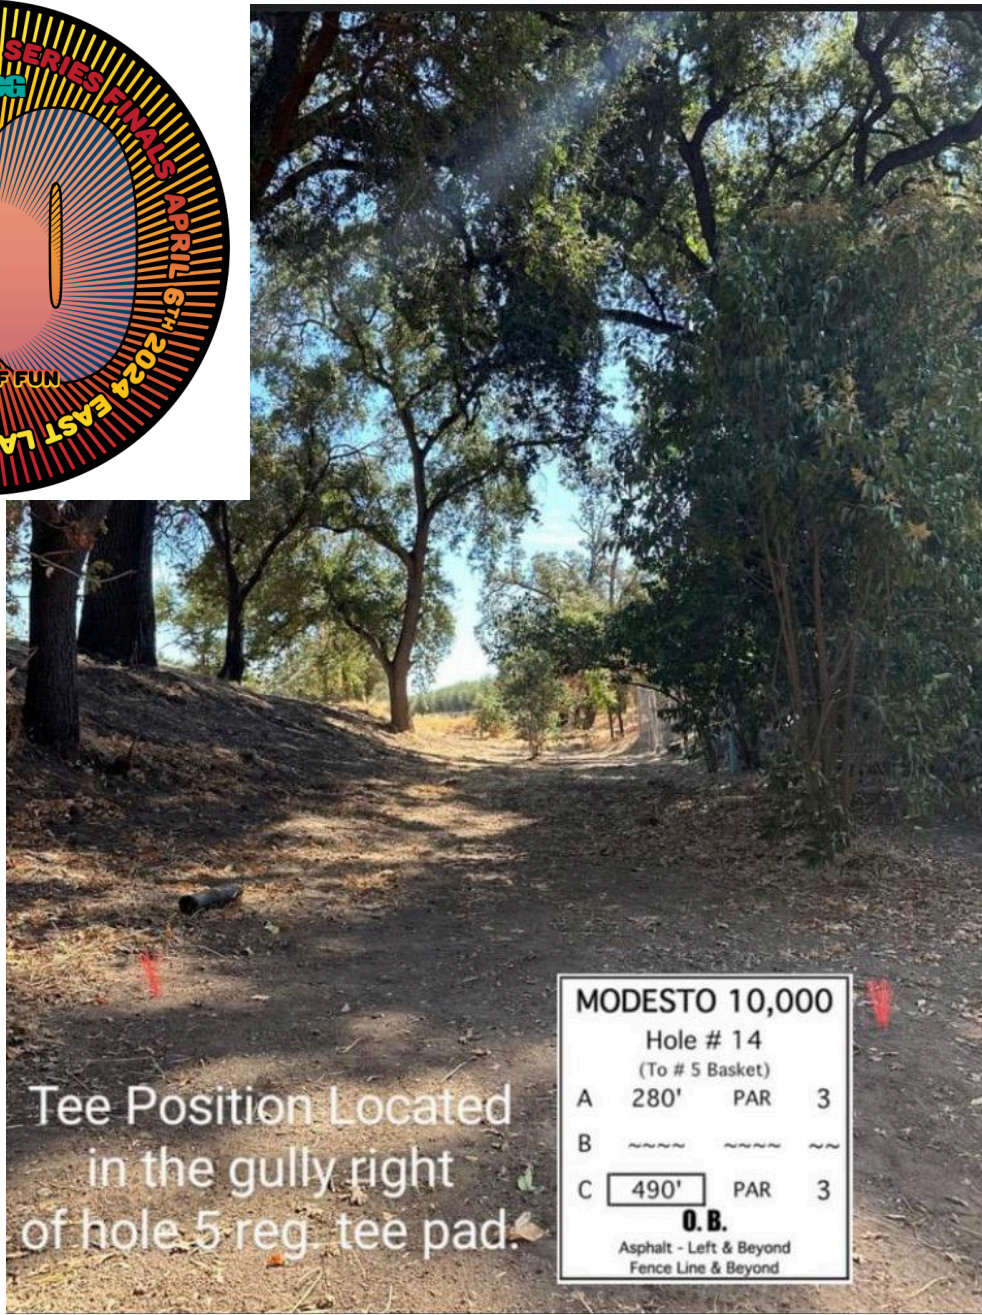

Tee Position Located in the gully right of hole 5 reg. tee pad.

MODESTO 10,000			
Hole # 14			
(To # 5 Basket)			
A	280'	PAR	3
B	~~~~	~~~~	~~~~
C	490'	PAR	3
O. B.			
Asphalt - Left & Beyond			
Fence Line & Beyond